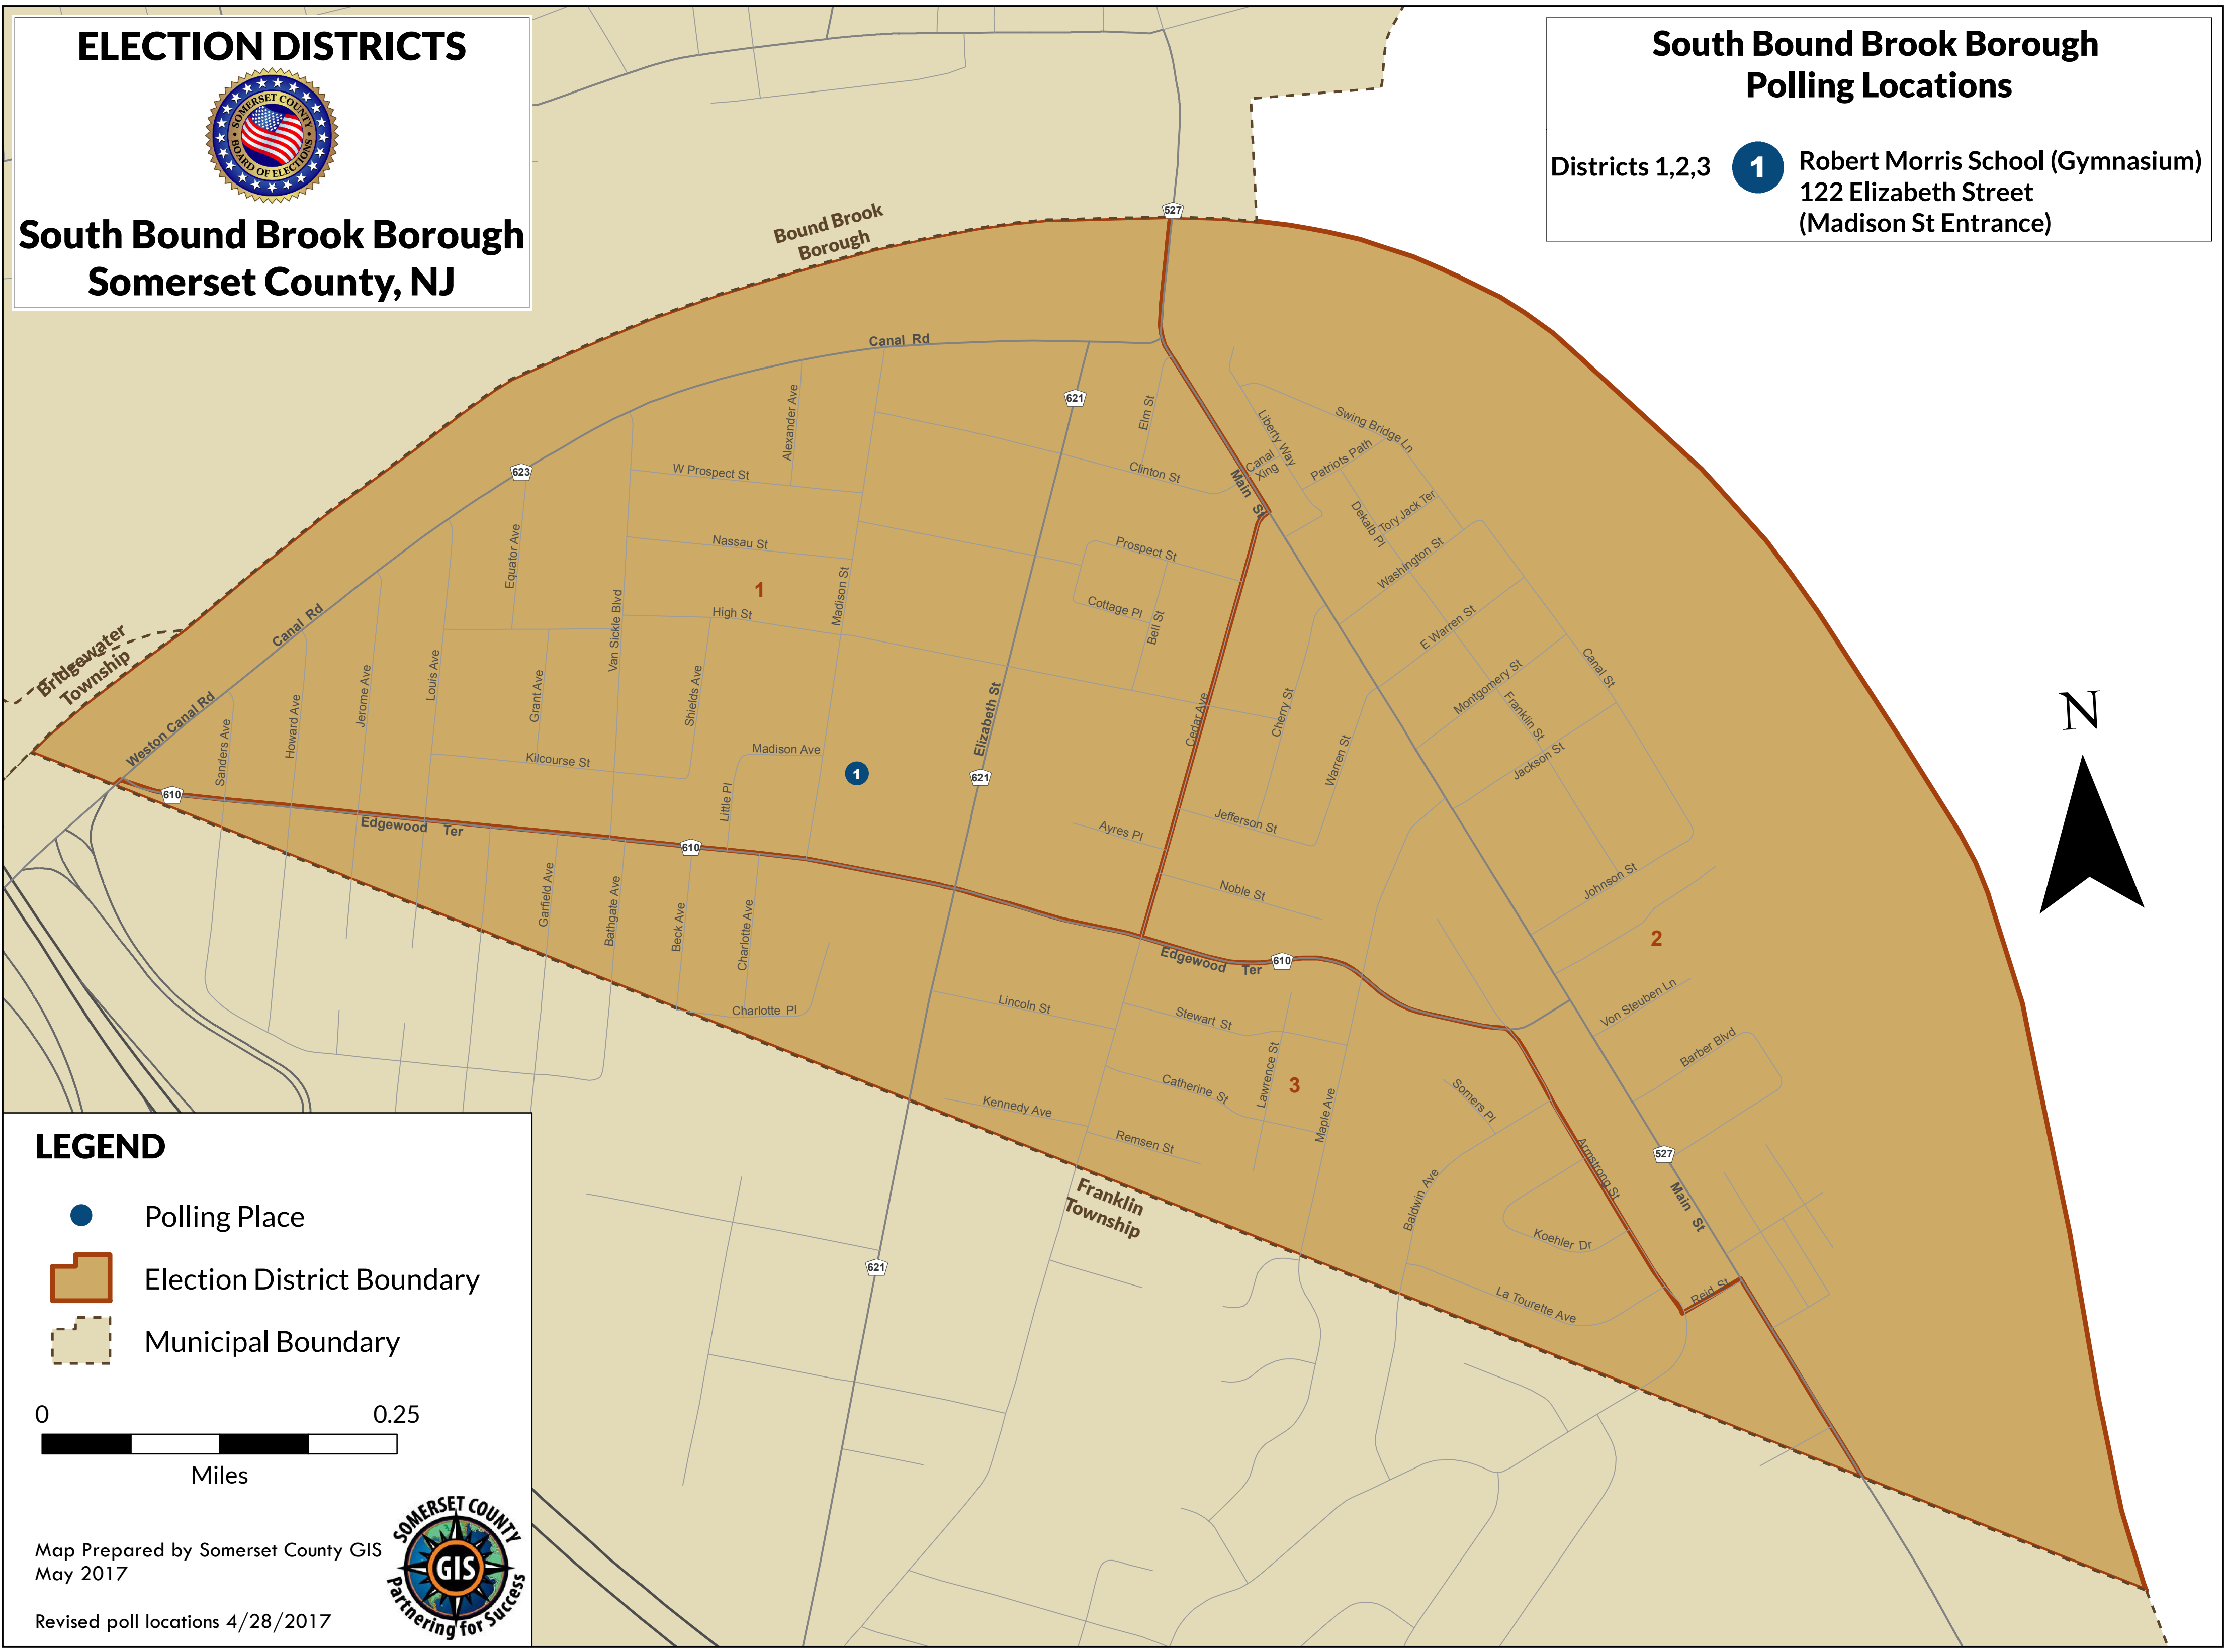

ELECTION DISTRICTS

South Bound Brook Borough Somerset County, NJ

South Bound Brook Borough Polling Locations

Districts 1,2,3 **1** Robert Morris School (Gymnasium)
122 Elizabeth Street
(Madison St Entrance)

LEGEND

- Polling Place
- Election District Boundary
- Municipal Boundary

Map Prepared by Somerset County GIS
May 2017

Revised poll locations 4/28/2017