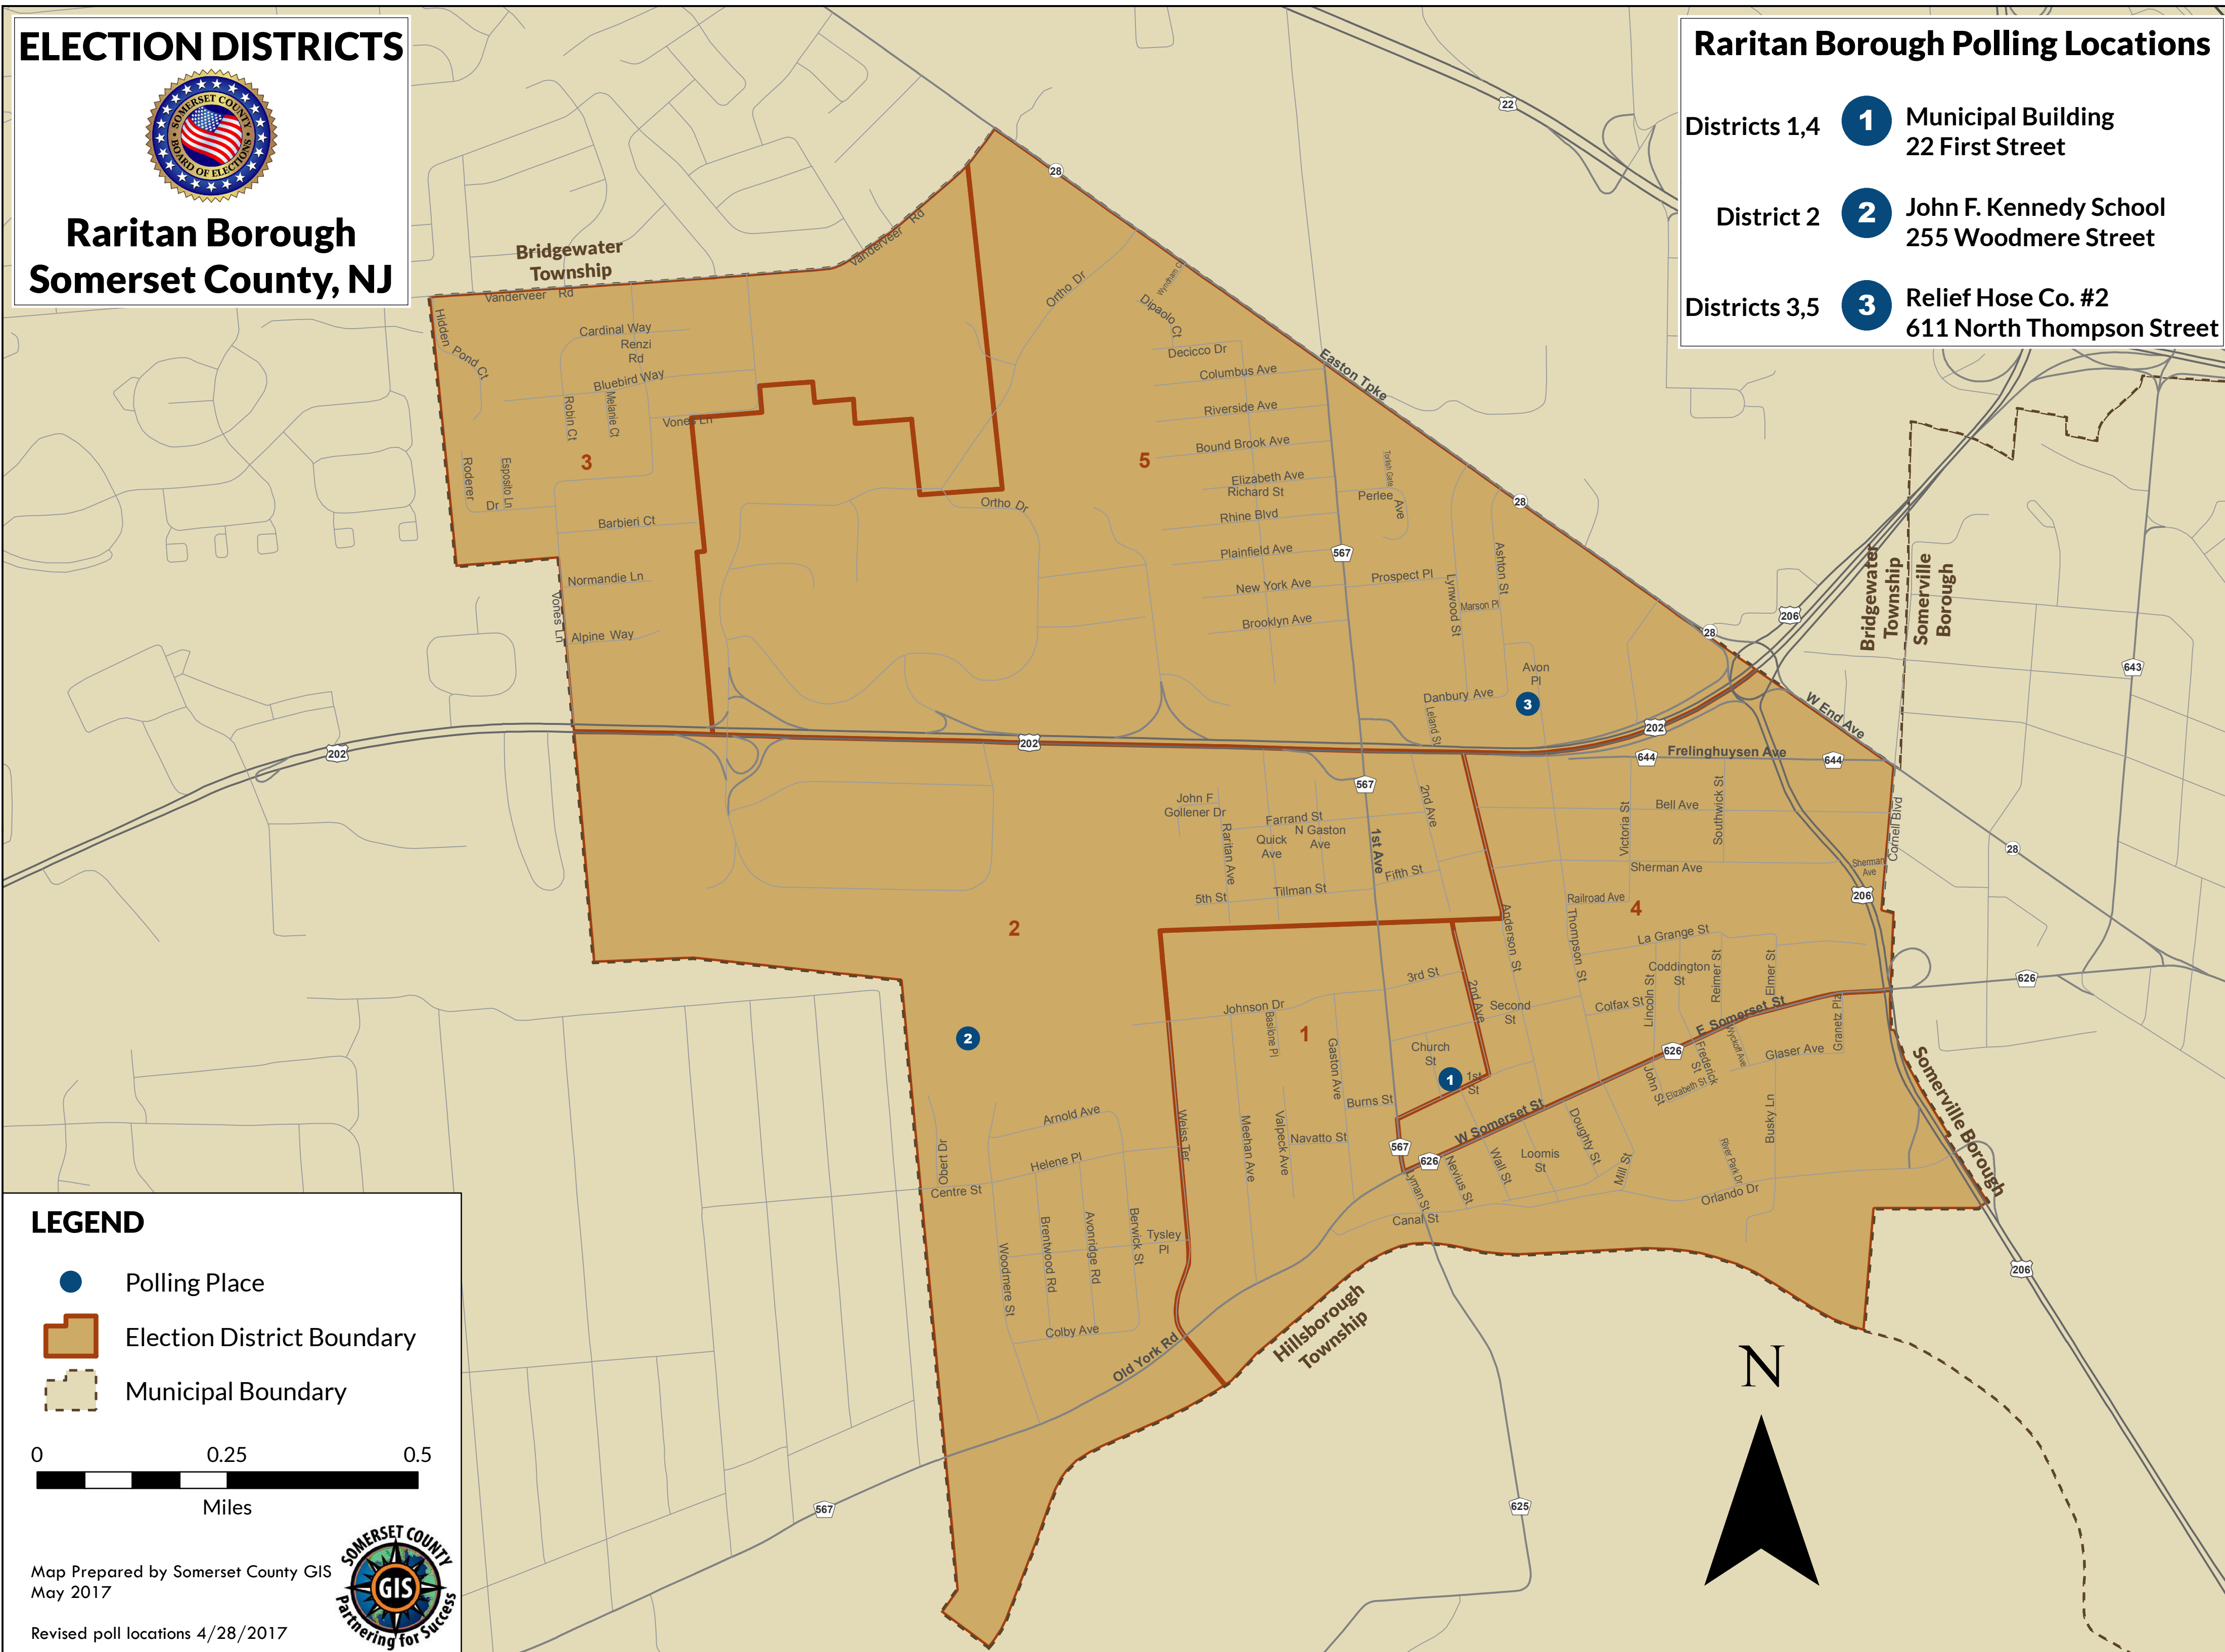

ELECTION DISTRICTS

Raritan Borough Somerset County, NJ

Raritan Borough Polling Locations

- Districts 1,4 **1** Municipal Building
22 First Street
- District 2 **2** John F. Kennedy School
255 Woodmere Street
- Districts 3,5 **3** Relief Hose Co. #2
611 North Thompson Street

LEGEND

- Polling Place
- Election District Boundary
- Municipal Boundary

Map Prepared by Somerset County GIS
May 2017

Revised poll locations 4/28/2017