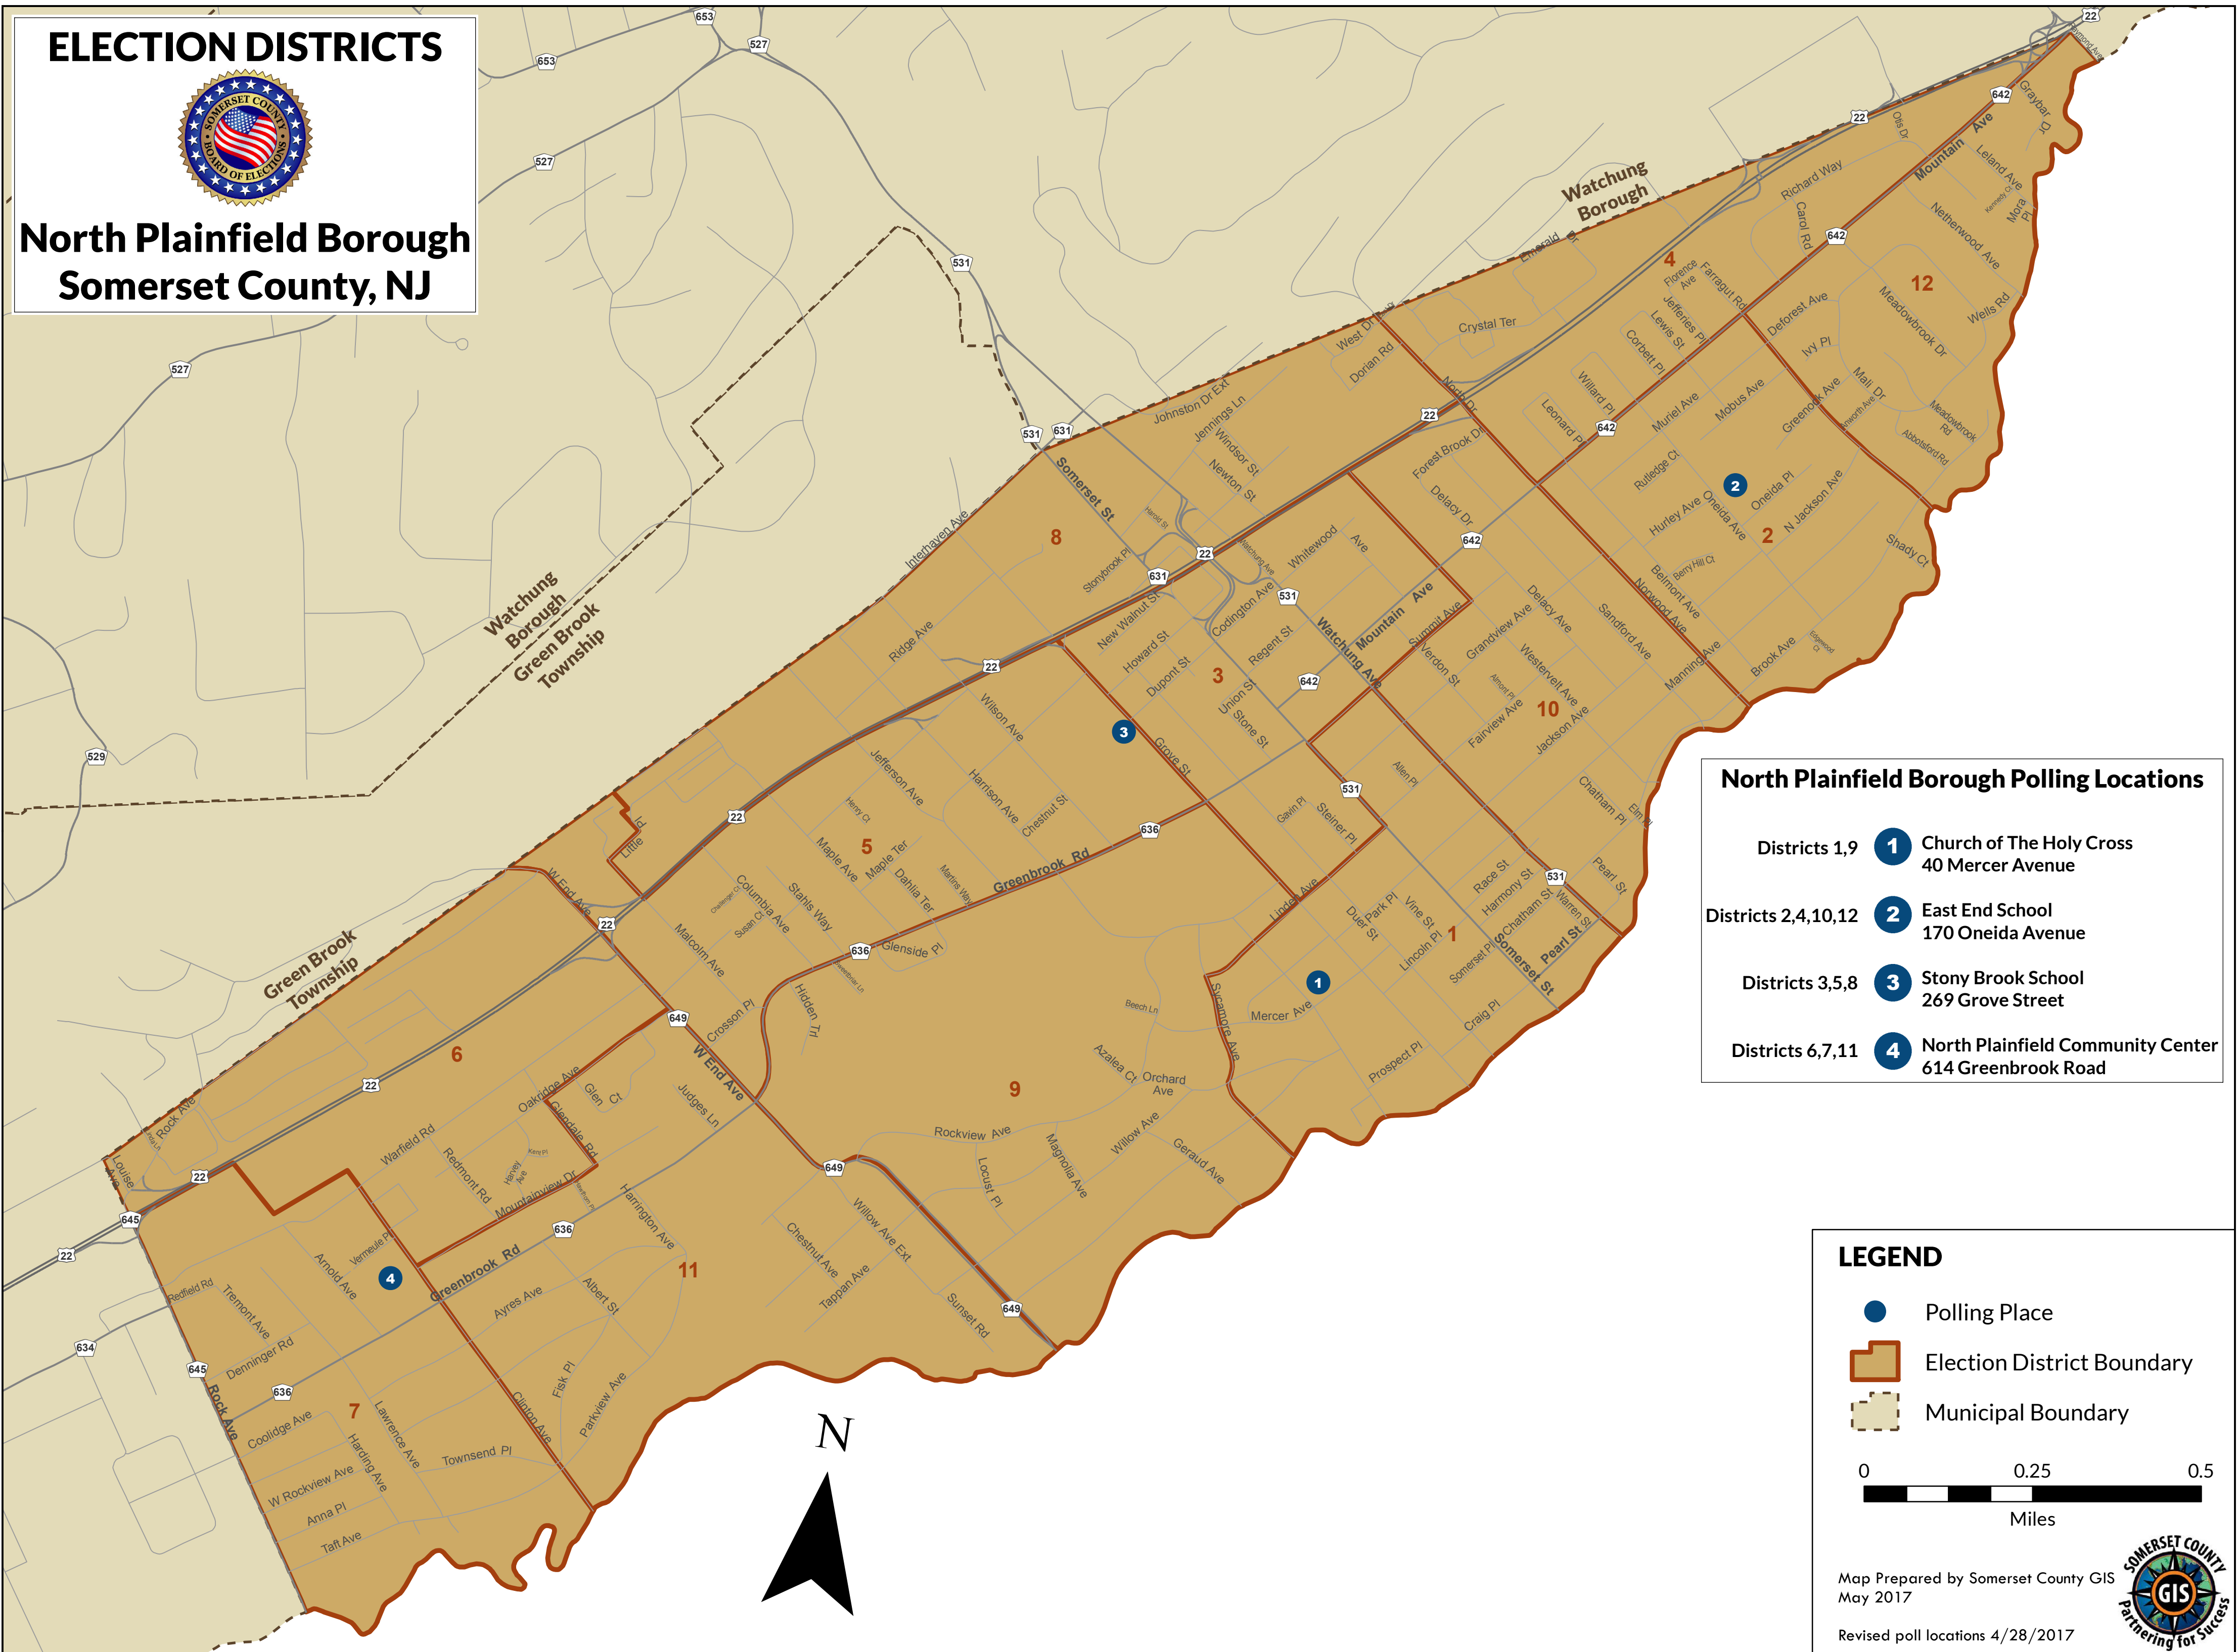

ELECTION DISTRICTS

North Plainfield Borough Somerset County, NJ

North Plainfield Borough Polling Locations

Districts 1,9	1	Church of The Holy Cross 40 Mercer Avenue
Districts 2,4,10,12	2	East End School 170 Oneida Avenue
Districts 3,5,8	3	Stony Brook School 269 Grove Street
Districts 6,7,11	4	North Plainfield Community Center 614 Greenbrook Road

LEGEND

- Polling Place
- Election District Boundary
- Municipal Boundary

0 0.25 0.5
Miles