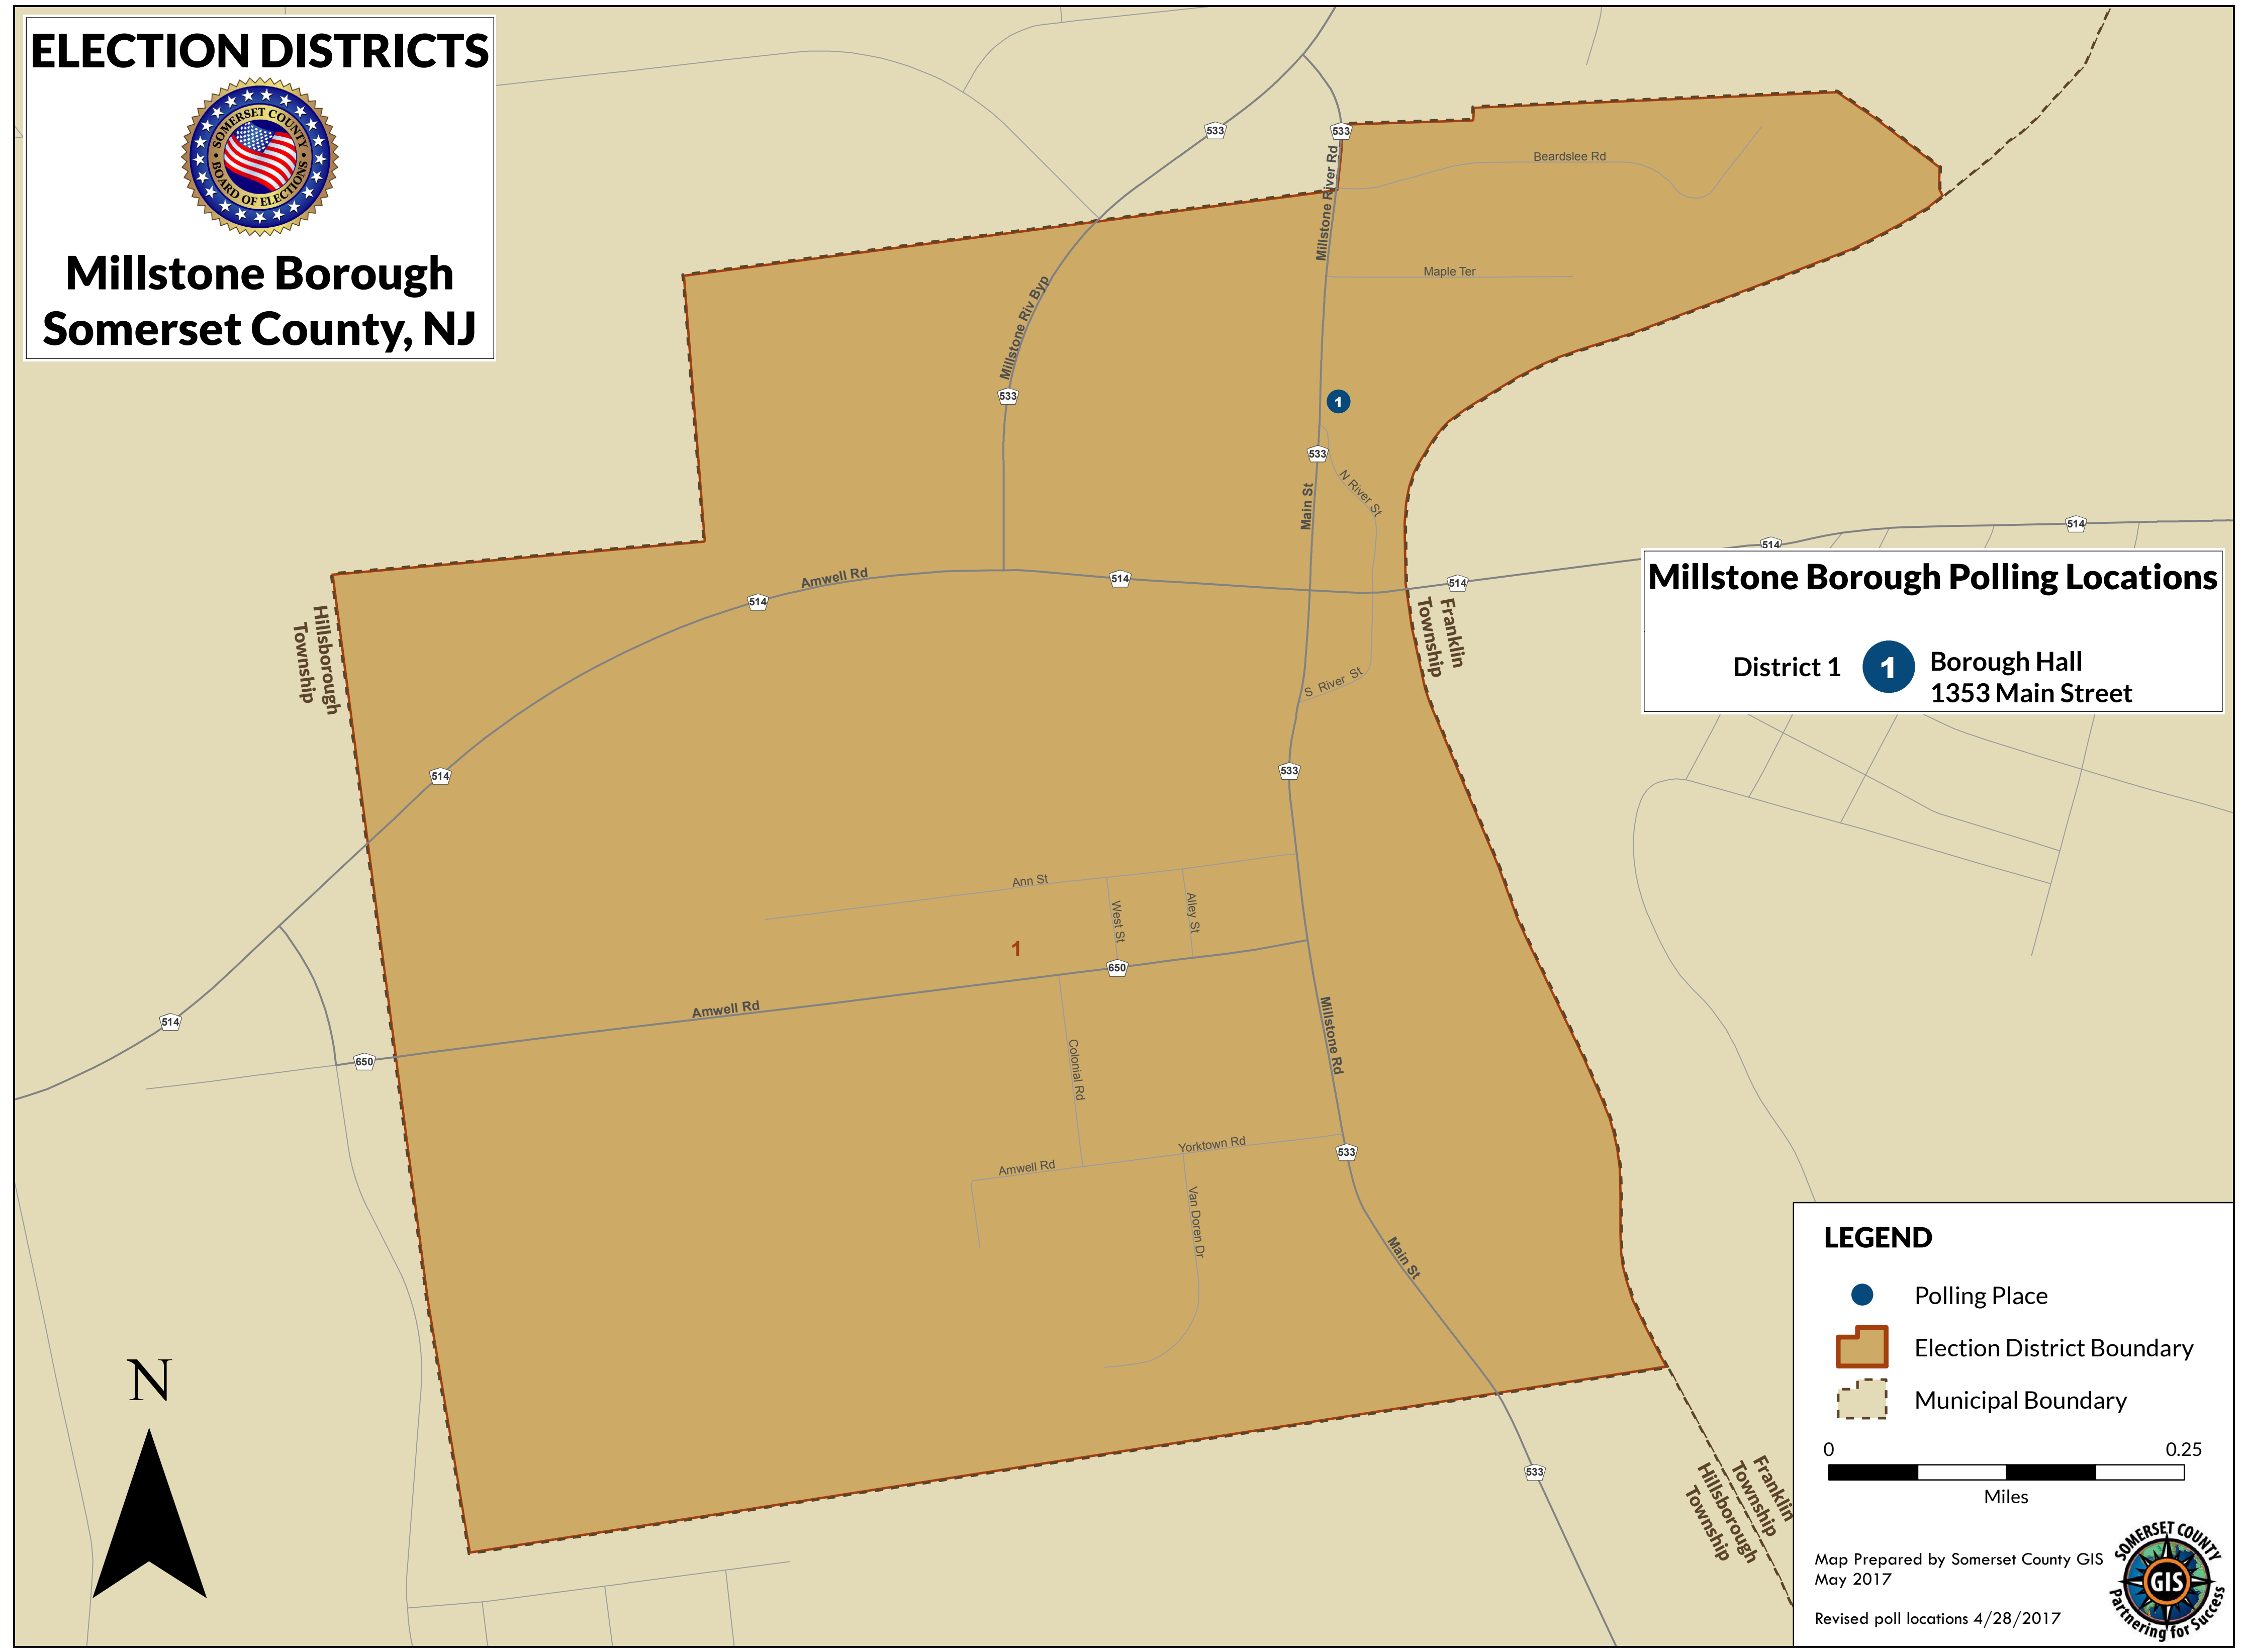

ELECTION DISTRICTS

Millstone Borough Somerset County, NJ

Millstone Borough Polling Locations

District 1 **1** Borough Hall
1353 Main Street

LEGEND

- Polling Place
- Election District Boundary
- Municipal Boundary

Map Prepared by Somerset County GIS
May 2017
Revised poll locations 4/28/2017