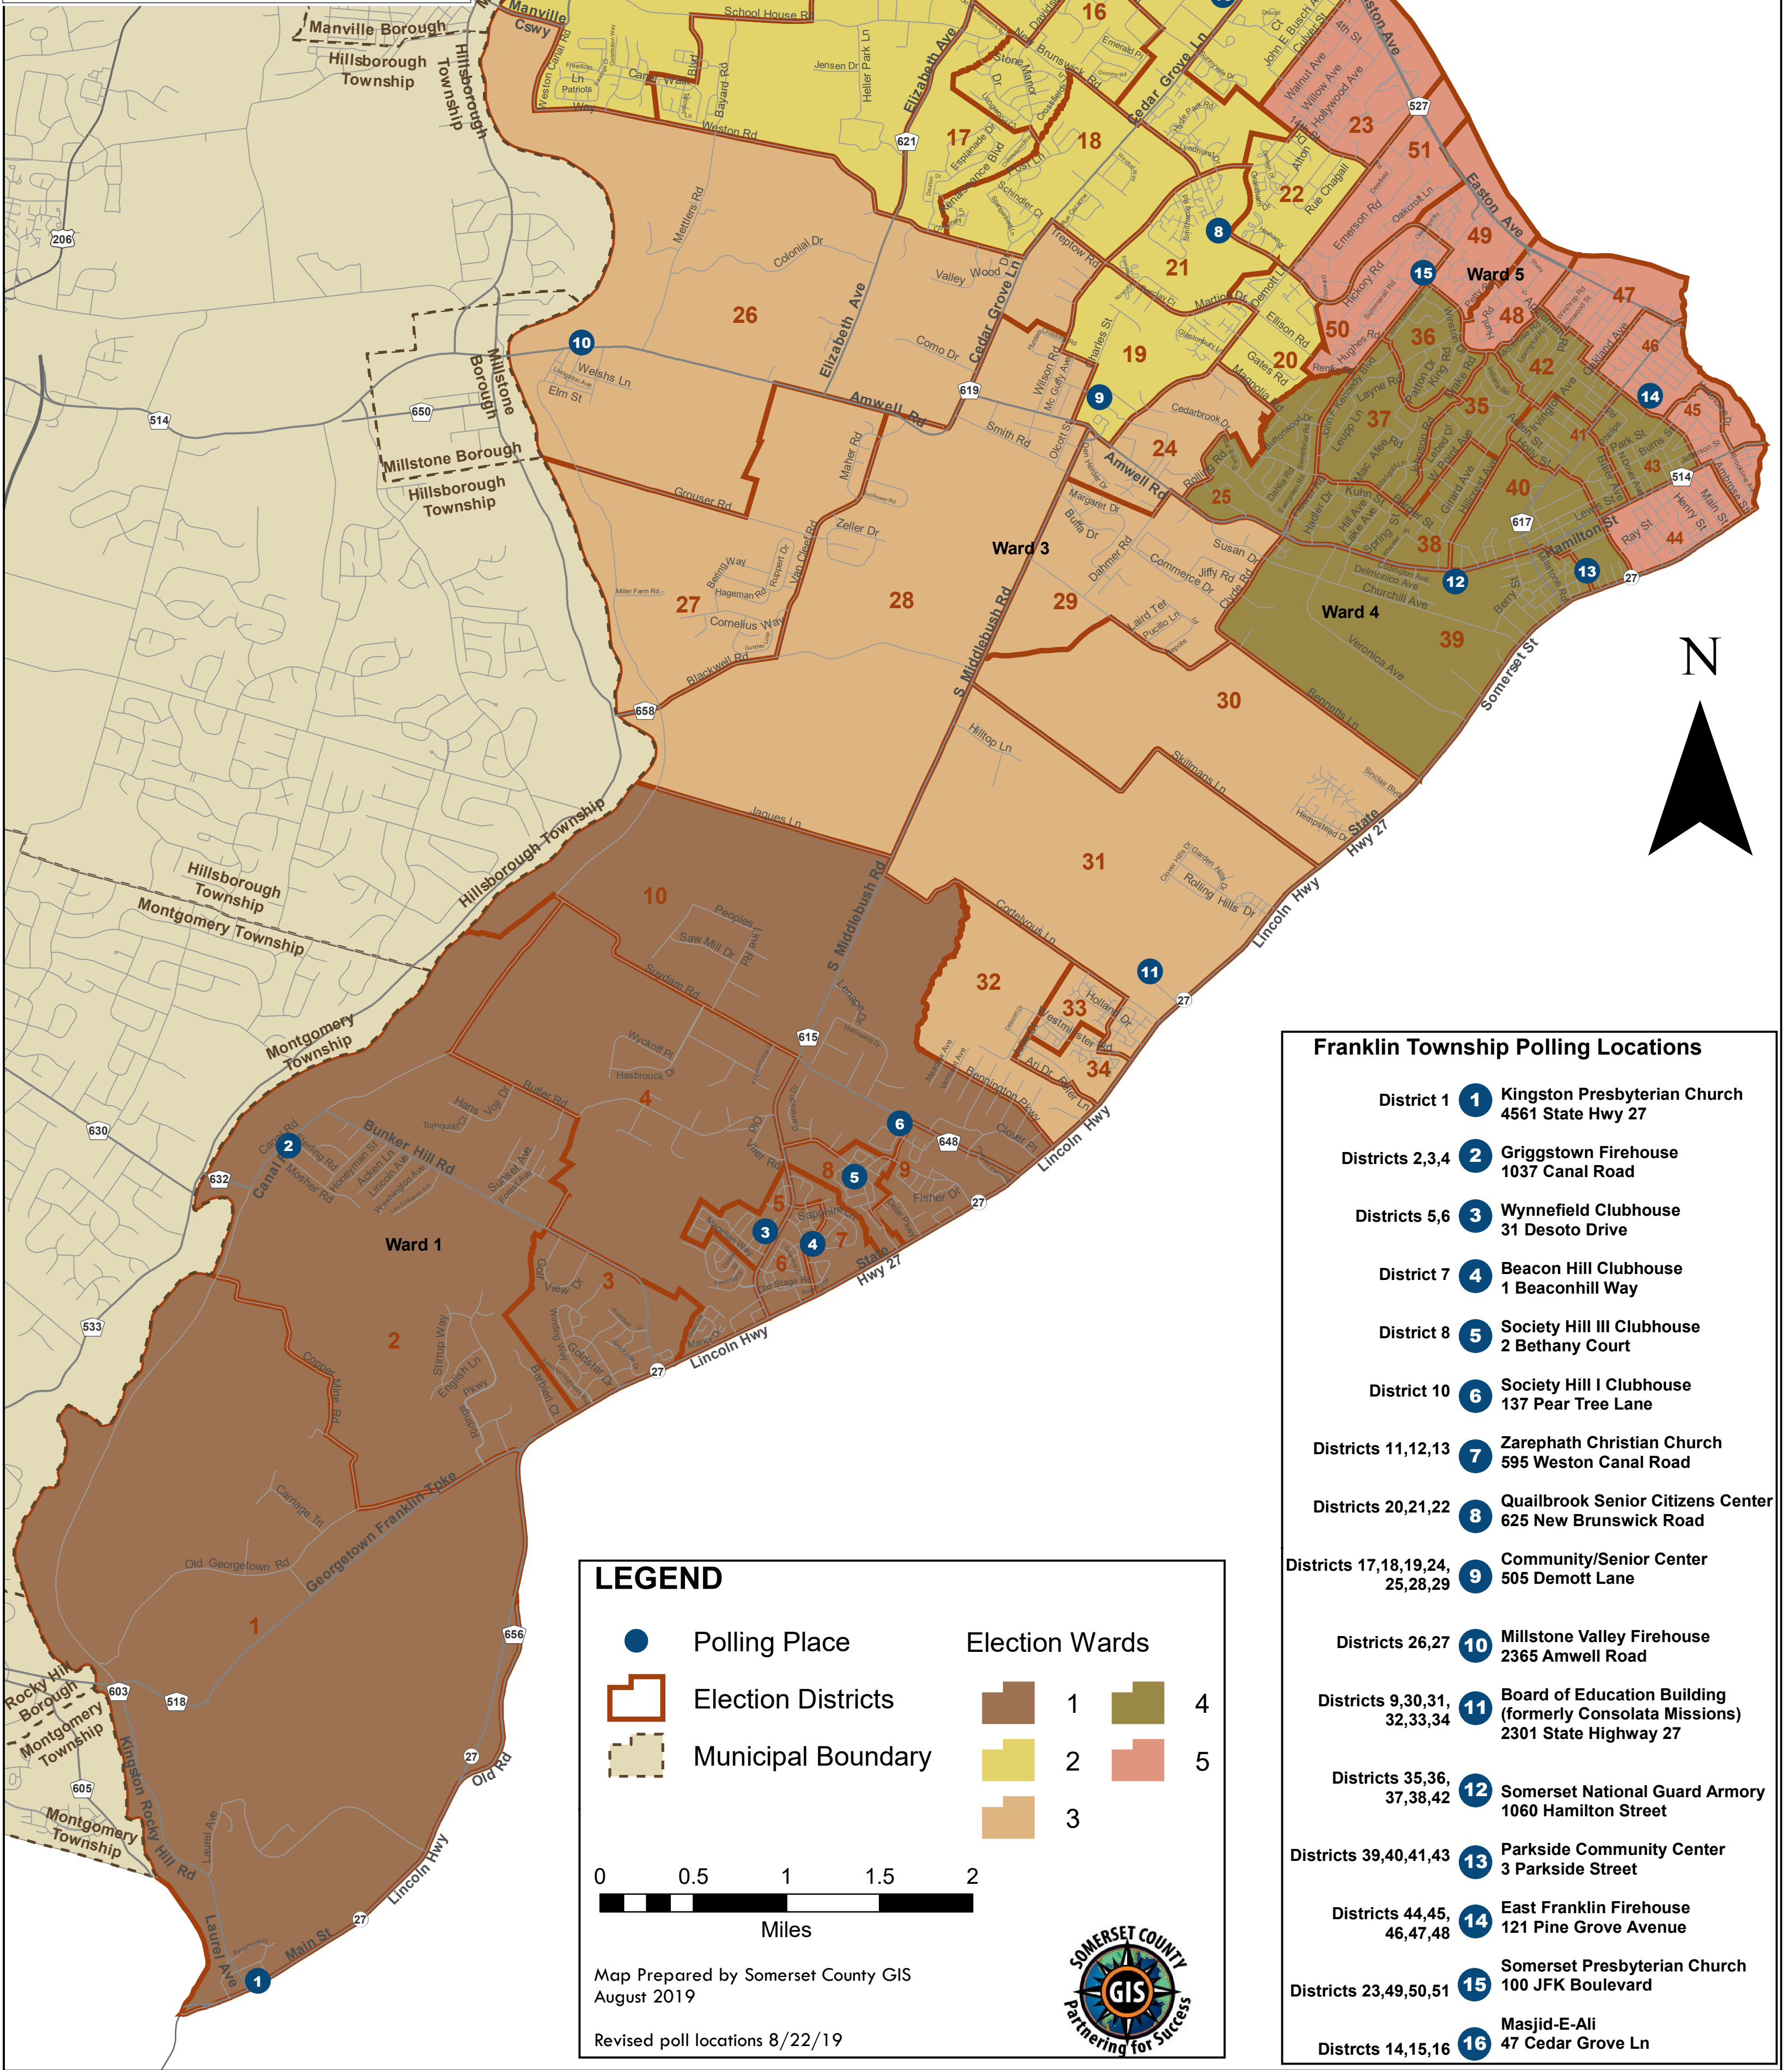

ELECTION DISTRICTS

Franklin Township Somerset County, NJ

Franklin Township Polling Locations

- District 1 **1** Kingston Presbyterian Church
4561 State Hwy 27
- Districts 2,3,4 **2** Griggstown Firehouse
1037 Canal Road
- Districts 5,6 **3** Wynnefield Clubhouse
31 Desoto Drive
- District 7 **4** Beacon Hill Clubhouse
1 Beaconhill Way
- District 8 **5** Society Hill III Clubhouse
2 Bethany Court
- District 10 **6** Society Hill I Clubhouse
137 Pear Tree Lane
- Districts 11,12,13 **7** Zarephath Christian Church
595 Weston Canal Road
- Districts 20,21,22 **8** Quailbrook Senior Citizens Center
625 New Brunswick Road
- Districts 17,18,19,24, 25,28,29 **9** Community/Senior Center
505 Demott Lane
- Districts 26,27 **10** Millstone Valley Firehouse
2365 Amwell Road
- Districts 9,30,31, 32,33,34 **11** Board of Education Building
(formerly Consolata Missions)
2301 State Highway 27
- Districts 35,36, 37,38,42 **12** Somerset National Guard Armory
1060 Hamilton Street
- Districts 39,40,41,43 **13** Parkside Community Center
3 Parkside Street
- Districts 44,45, 46,47,48 **14** East Franklin Firehouse
121 Pine Grove Avenue
- Districts 23,49,50,51 **15** Somerset Presbyterian Church
100 JFK Boulevard
- Districts 14,15,16 **16** Masjid-E-Ali
47 Cedar Grove Ln

LEGEND

<ul style="list-style-type: none"> ● Polling Place Election Districts Municipal Boundary 	<h4>Election Wards</h4> <table style="width: 100%; border-collapse: collapse;"> <tr> <td style="width: 50%; text-align: center;"> 1</td> <td style="width: 50%; text-align: center;"> 4</td> </tr> <tr> <td style="text-align: center;"> 2</td> <td style="text-align: center;"> 5</td> </tr> <tr> <td style="text-align: center;"> 3</td> <td></td> </tr> </table>	 1	 4	 2	 5	 3	
 1	 4						
 2	 5						
 3							

0 0.5 1 1.5 2
Miles

Map Prepared by Somerset County GIS
August 2019

Revised poll locations 8/22/19