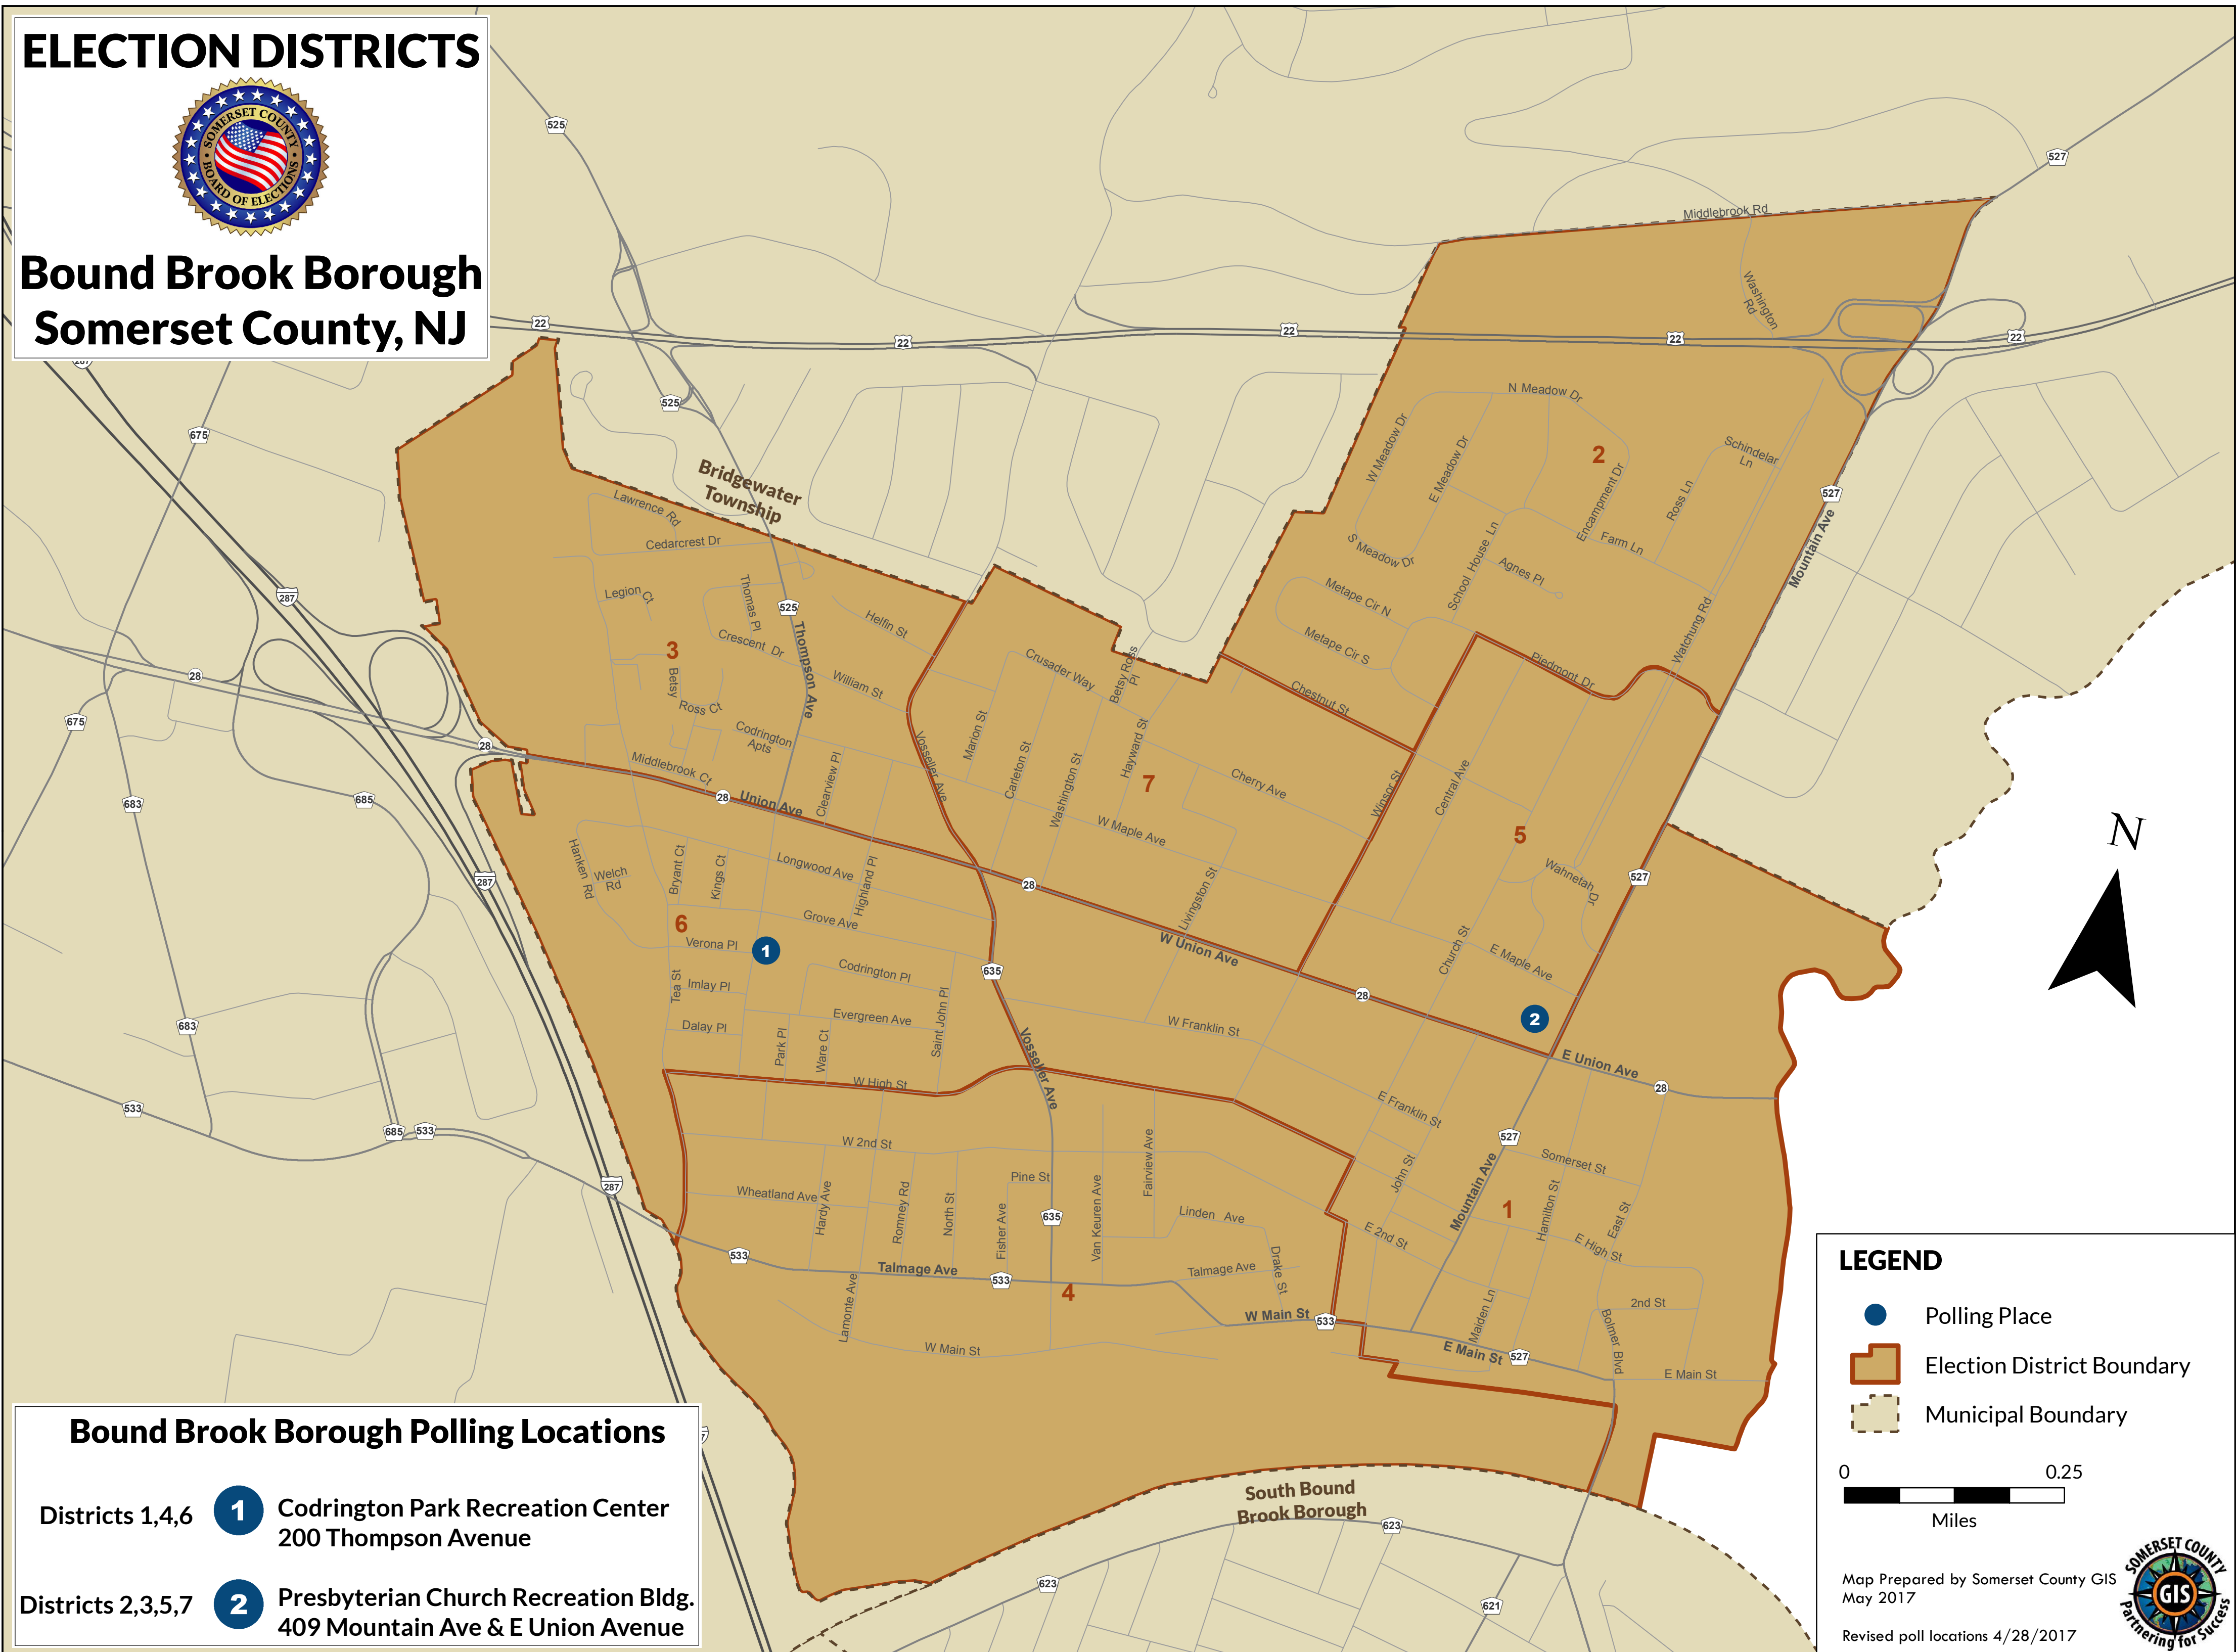

ELECTION DISTRICTS

Bound Brook Borough Somerset County, NJ

Bound Brook Borough Polling Locations

Districts 1,4,6 **1** Codrington Park Recreation Center
200 Thompson Avenue

Districts 2,3,5,7 **2** Presbyterian Church Recreation Bldg.
409 Mountain Ave & E Union Avenue

LEGEND

- Polling Place
- Election District Boundary
- Municipal Boundary

0 0.25
Miles

Map Prepared by Somerset County GIS
May 2017

Revised poll locations 4/28/2017