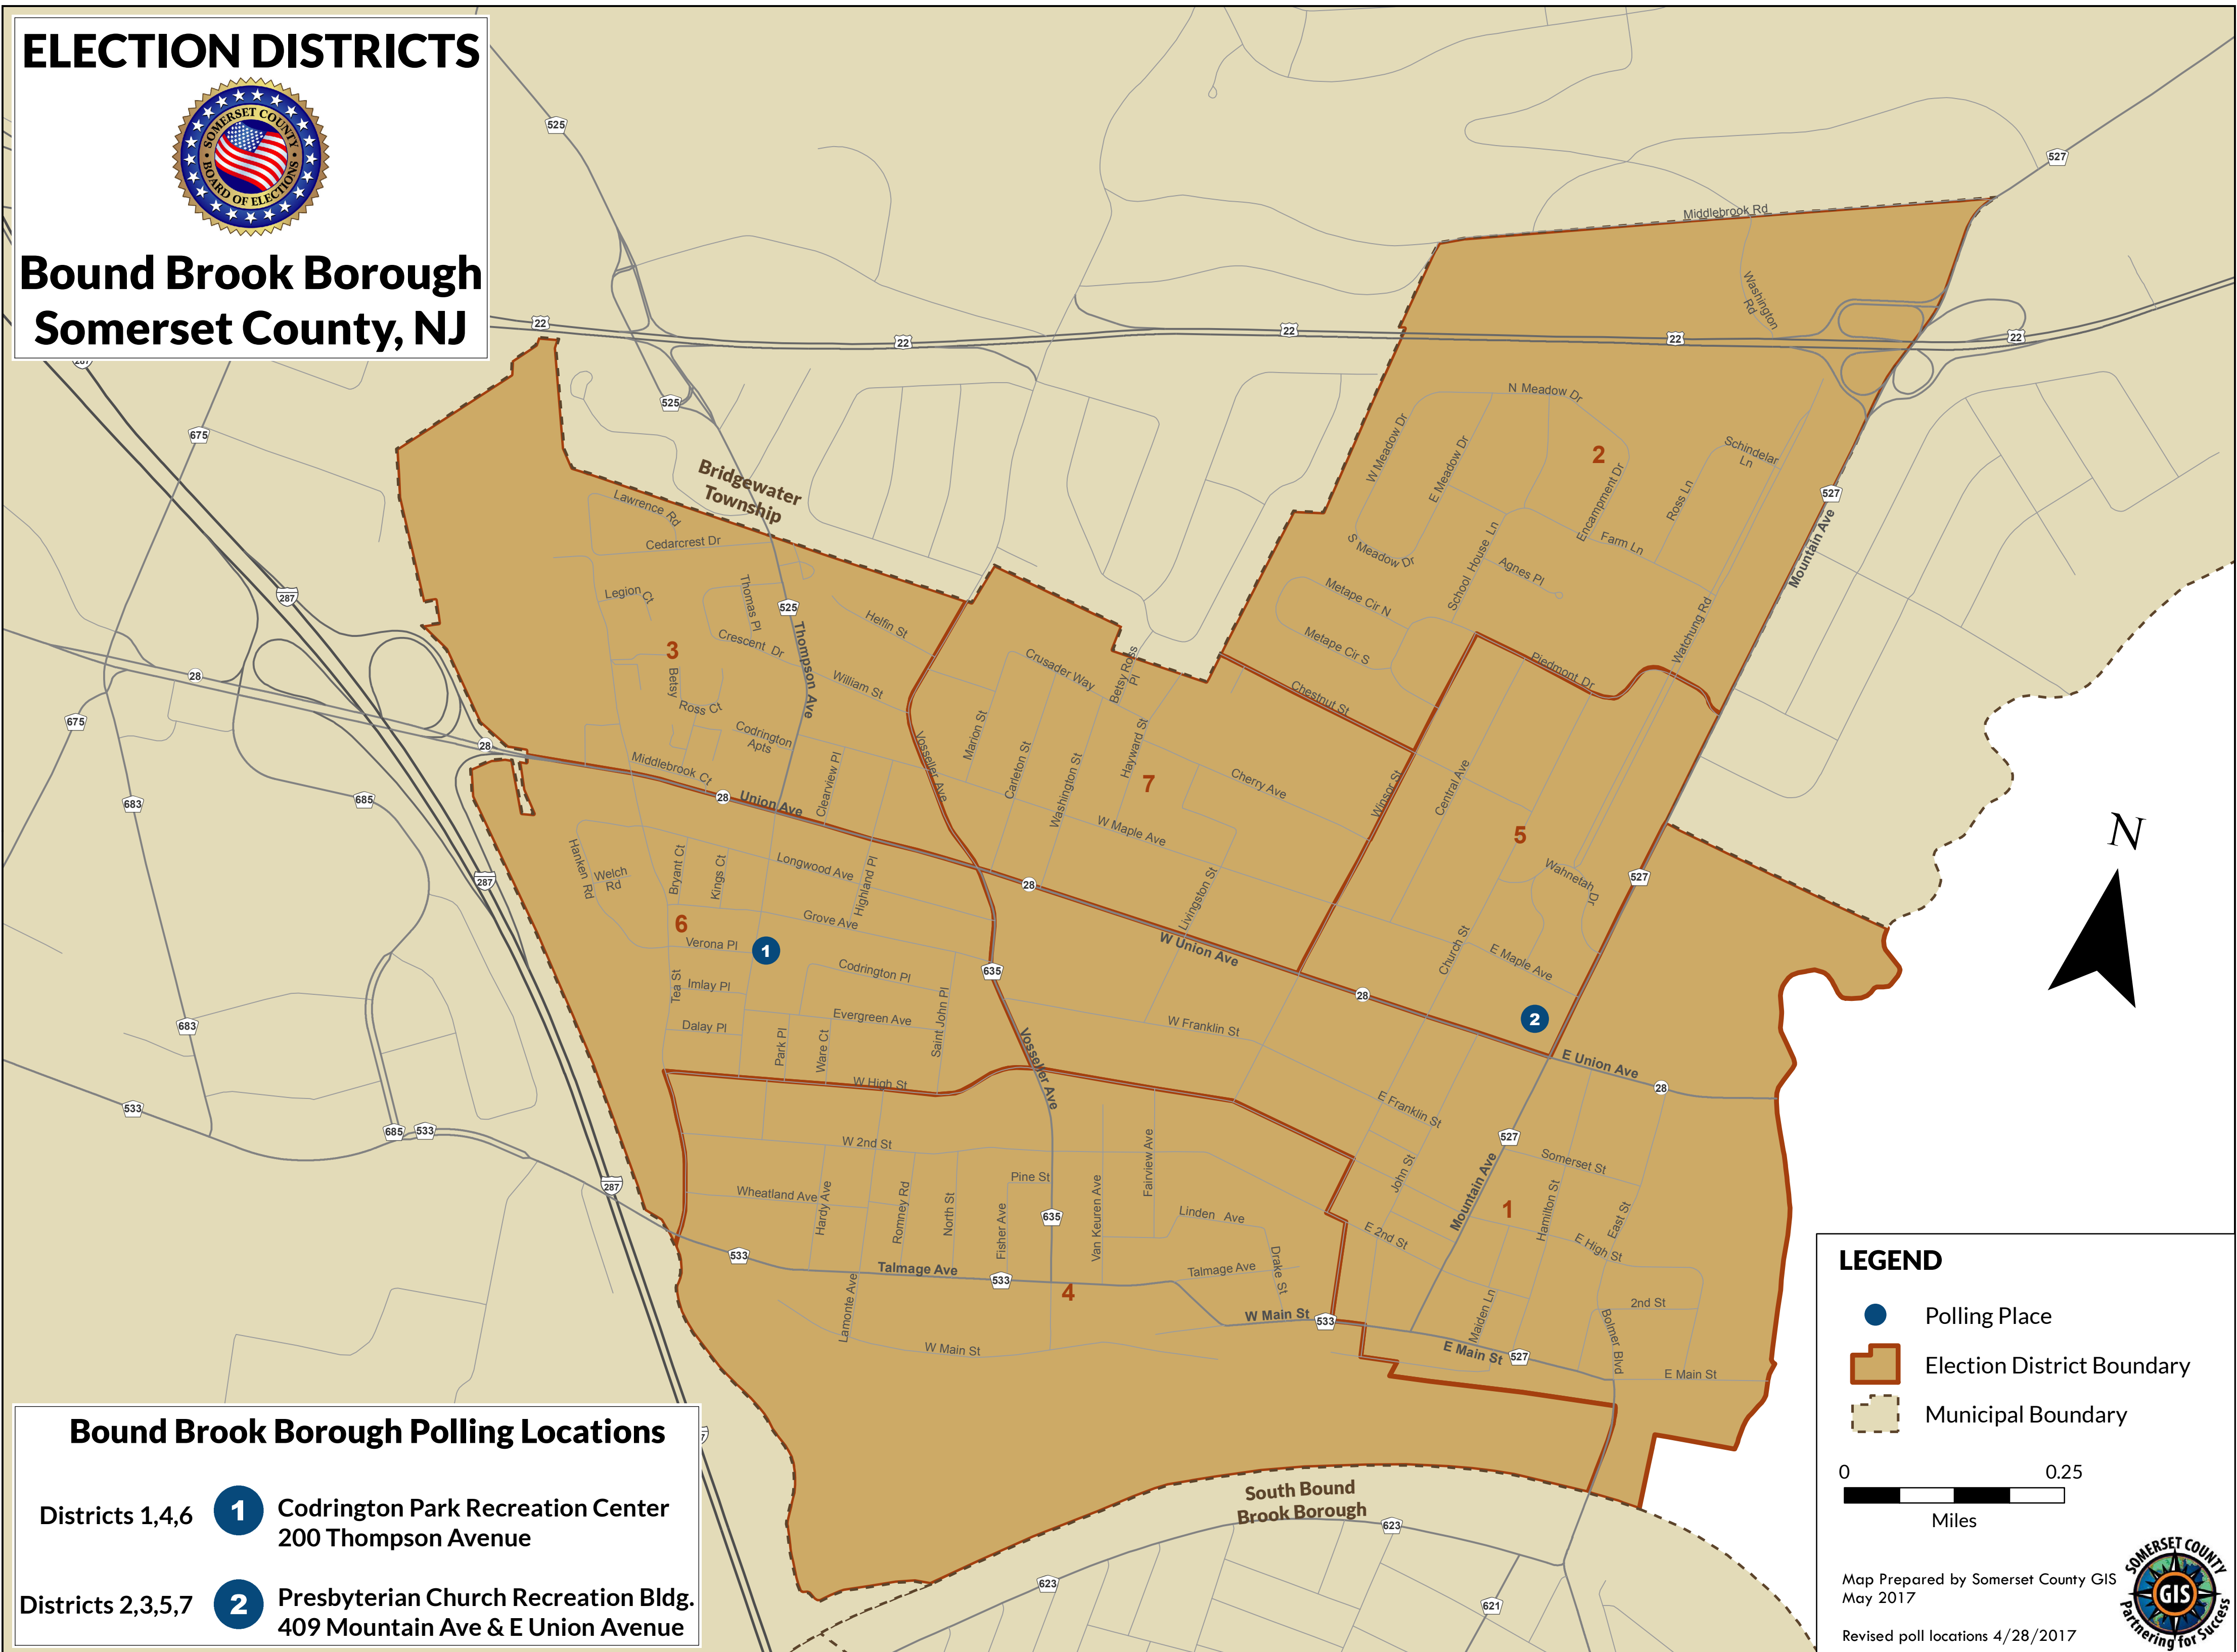

ELECTION DISTRICTS

Bound Brook Borough Somerset County, NJ

Bound Brook Borough Polling Locations

Districts 1,4,6 **1** Codrington Park Recreation Center
200 Thompson Avenue

Districts 2,3,5,7 **2** Presbyterian Church Recreation Bldg.
409 Mountain Ave & E Union Avenue

LEGEND

- Polling Place
- Election District Boundary
- Municipal Boundary

0 0.25

Miles

Map Prepared by Somerset County GIS
May 2017

Revised poll locations 4/28/2017