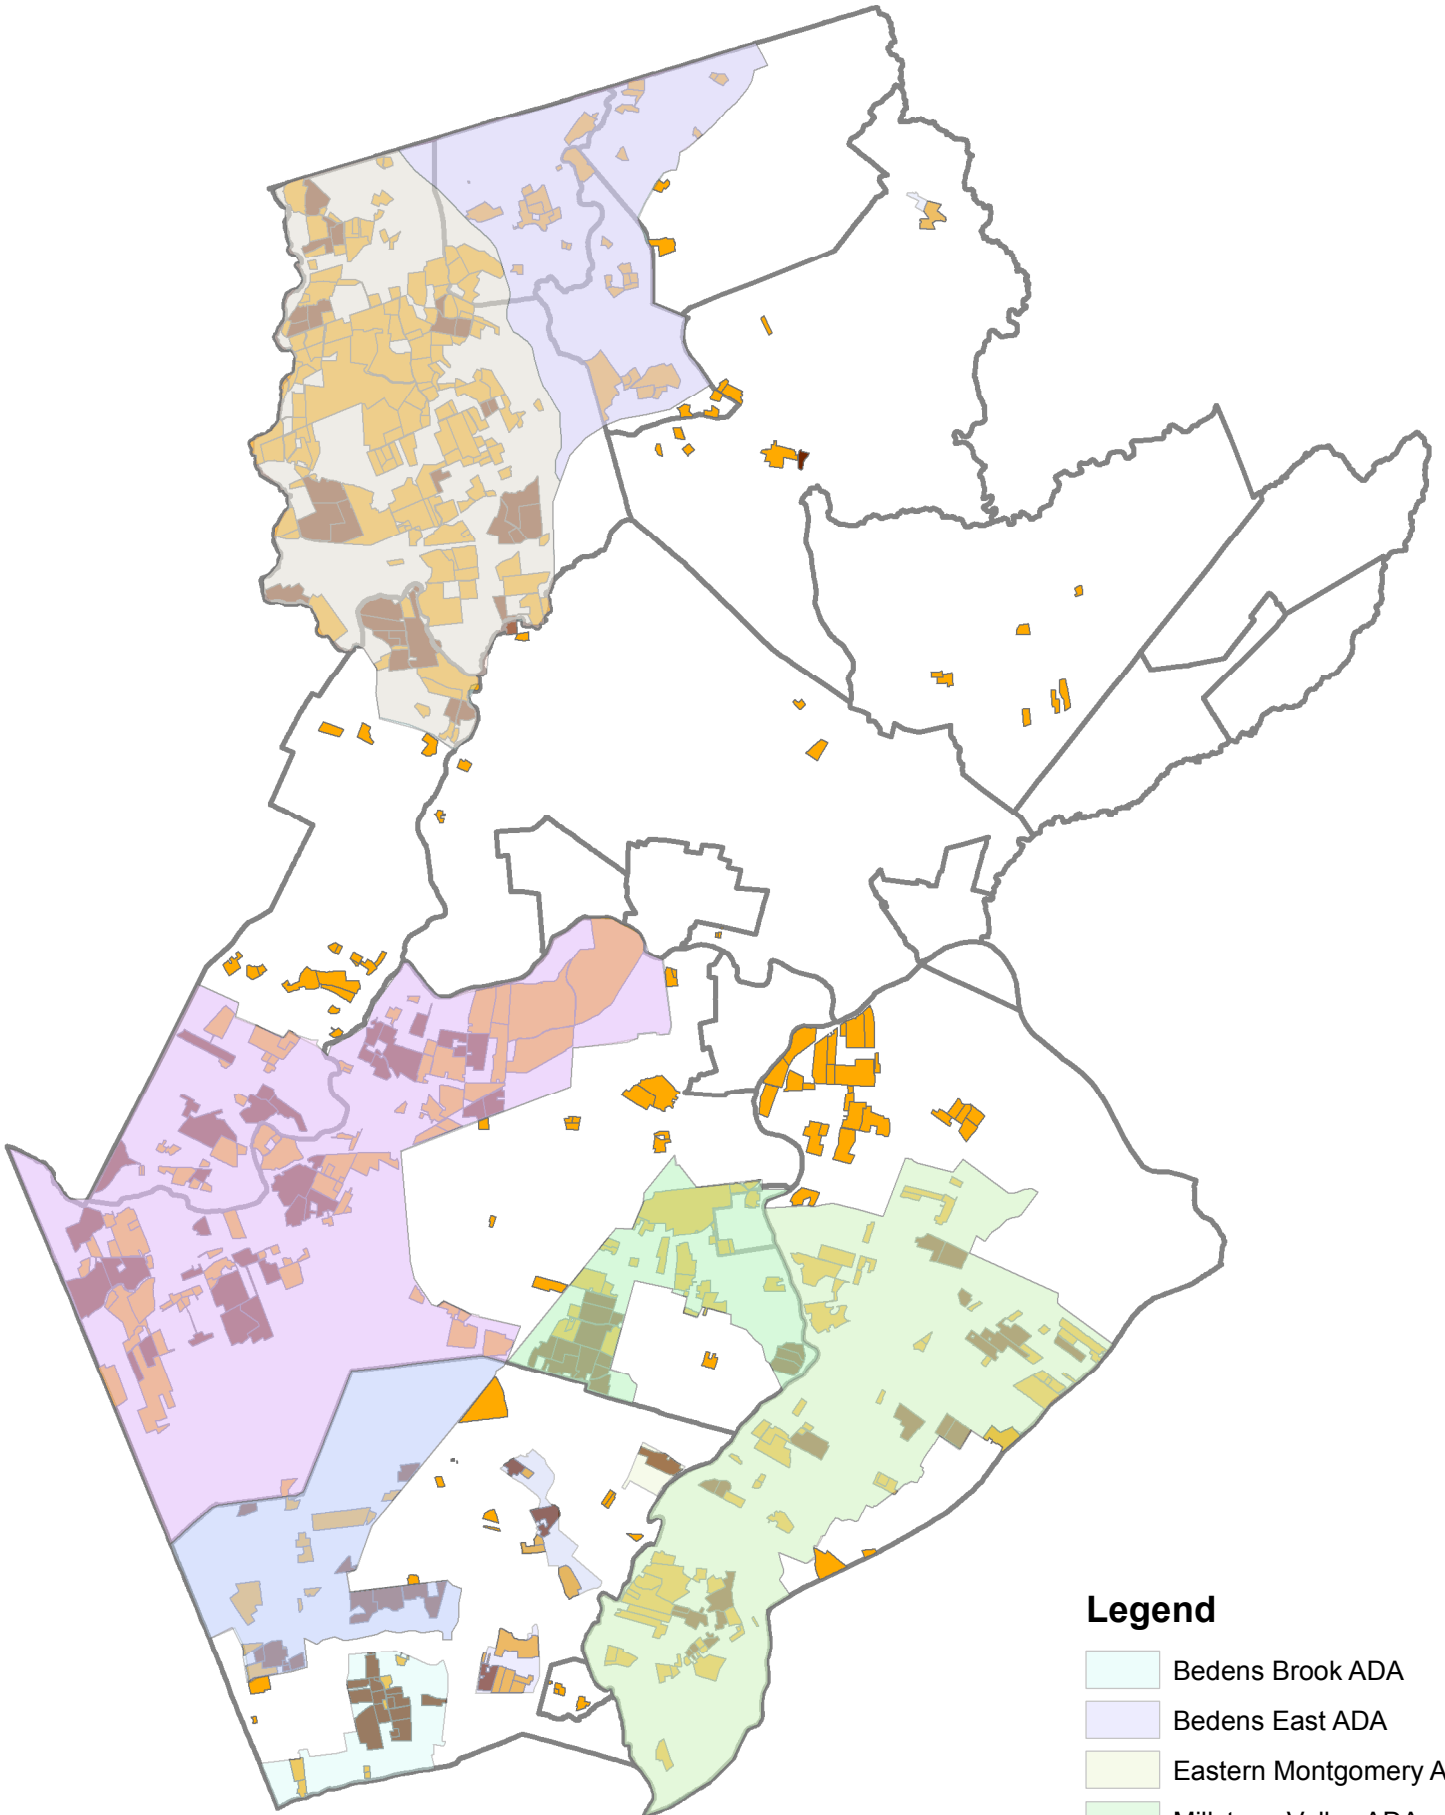

SOMERSET COUNTY PIG APPLICATION FY 2017

Legend

-  Bedens Brook ADA
 -  Bedens East ADA
 -  Eastern Montgomery ADA
 -  Millstone Valley ADA
 -  Upper Raritan ADA
 -  Pike Run ADA
 -  Northern Bernards ADA
 -  Neshanic Valley ADA
 -  Candidate Farms
 -  Municipal Boundaries
- TypePresN**
-  Preserved Farms