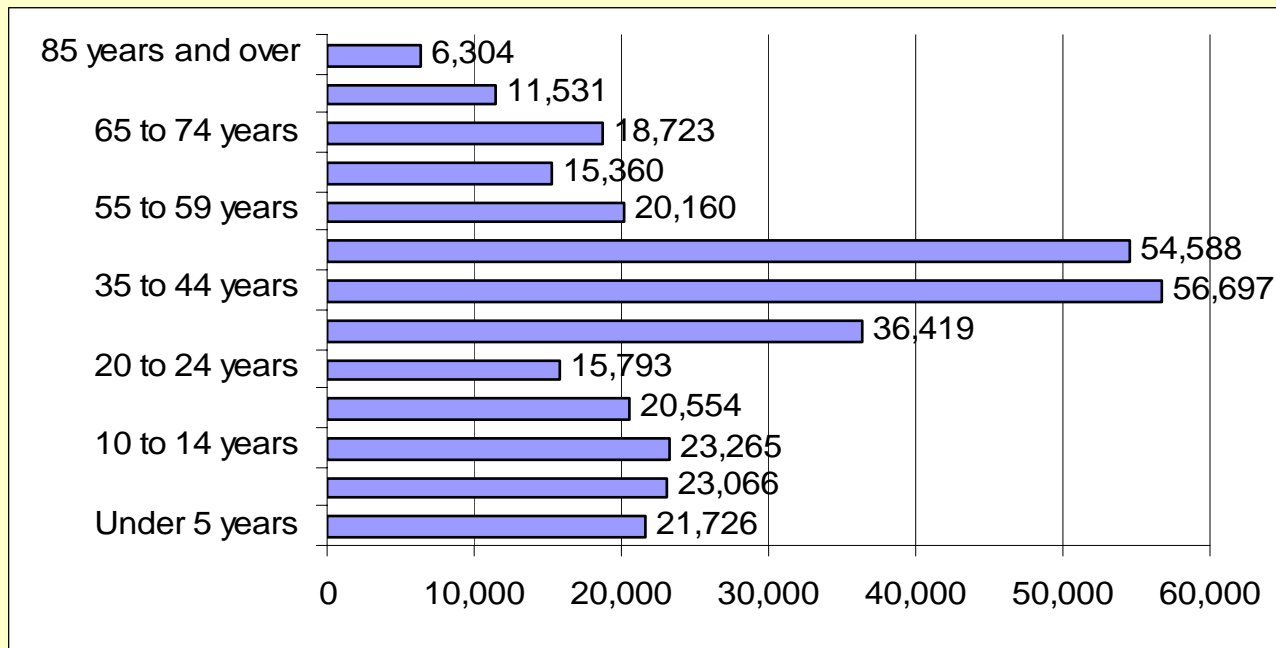

Number of professional, scientific, &
technical services companies.....1954

Employment for professional, scientific, &
technical services companies.....19747

Somerset County, NJ Population by Age

Median Age: 39.2 years