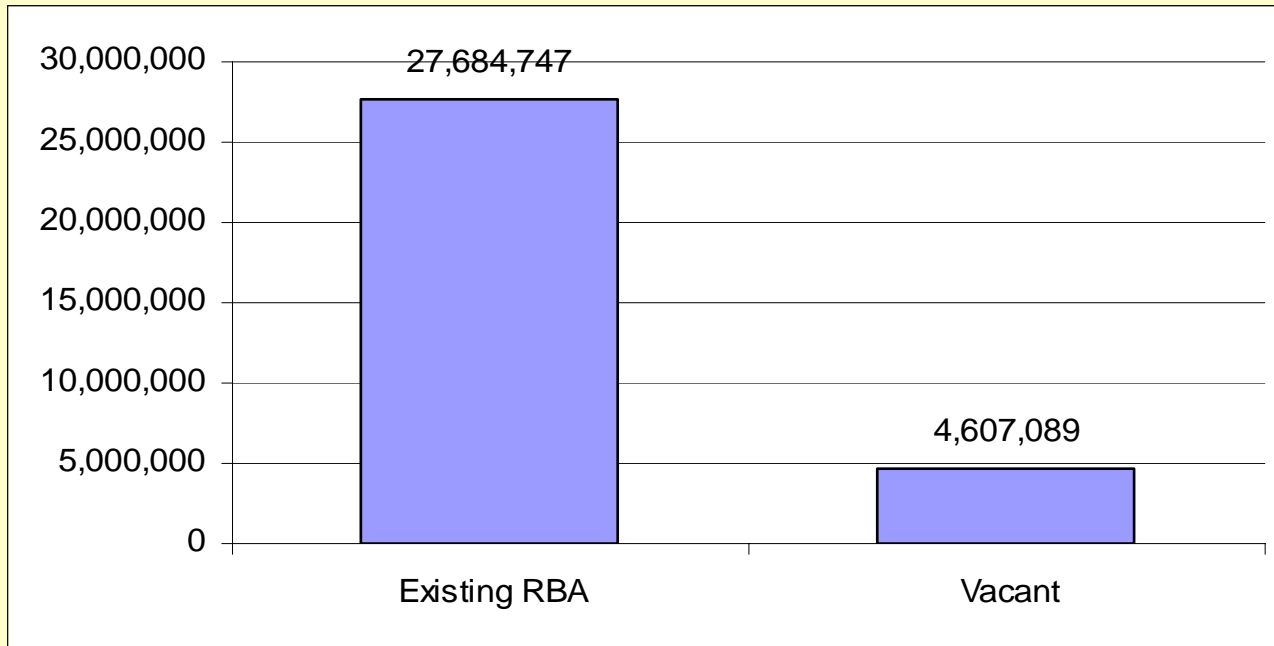

Somerset County, NJ Office Inventory and Vacancy June 2008

Number of Buildings: 731