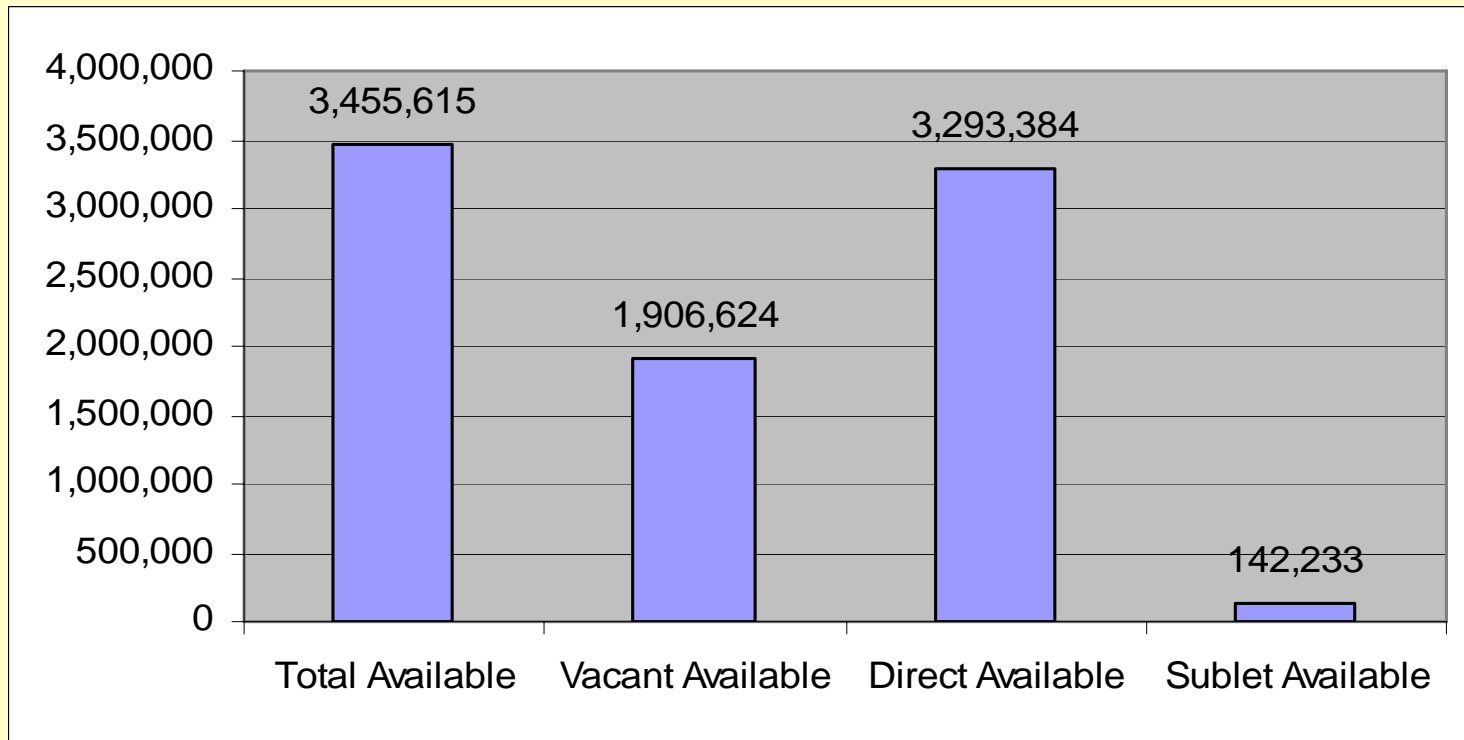

June 2008

Somerset County, NJ Office Forecast Report

Somerset County, NJ Industrial Inventory and Vacancy
June 2008

Number of Buildings: 325

Somerset County, NJ Industrial Vacancy Analysis June 2008

Average Time on Market: 18 months