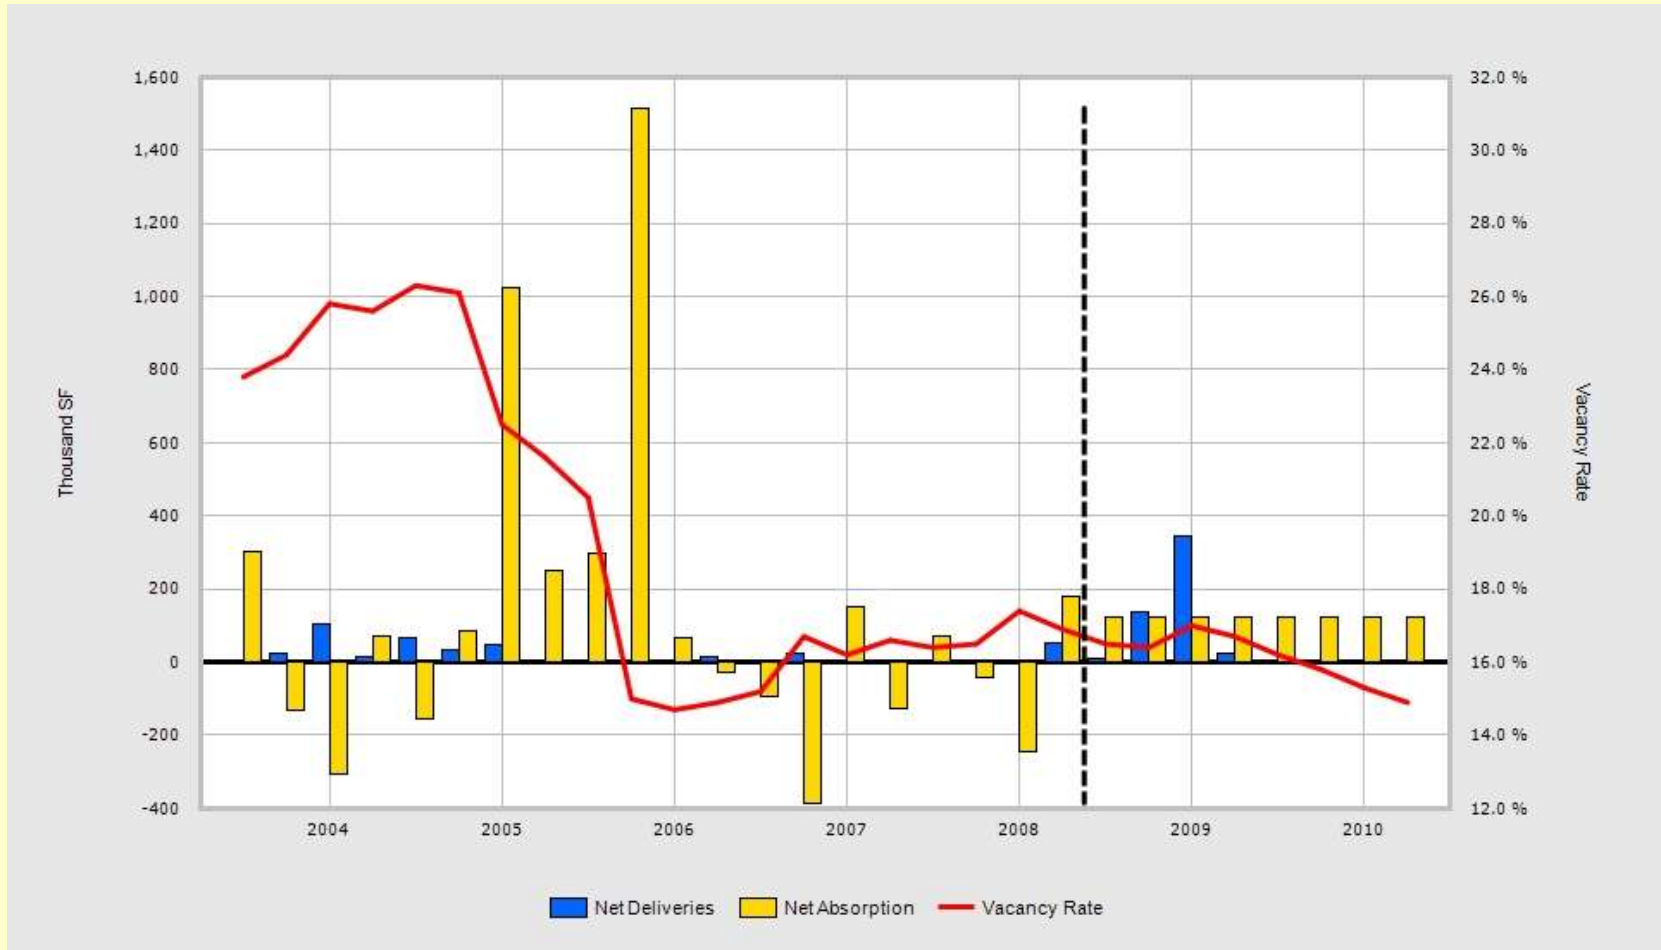

Somerset County, NJ Office Forecast Report