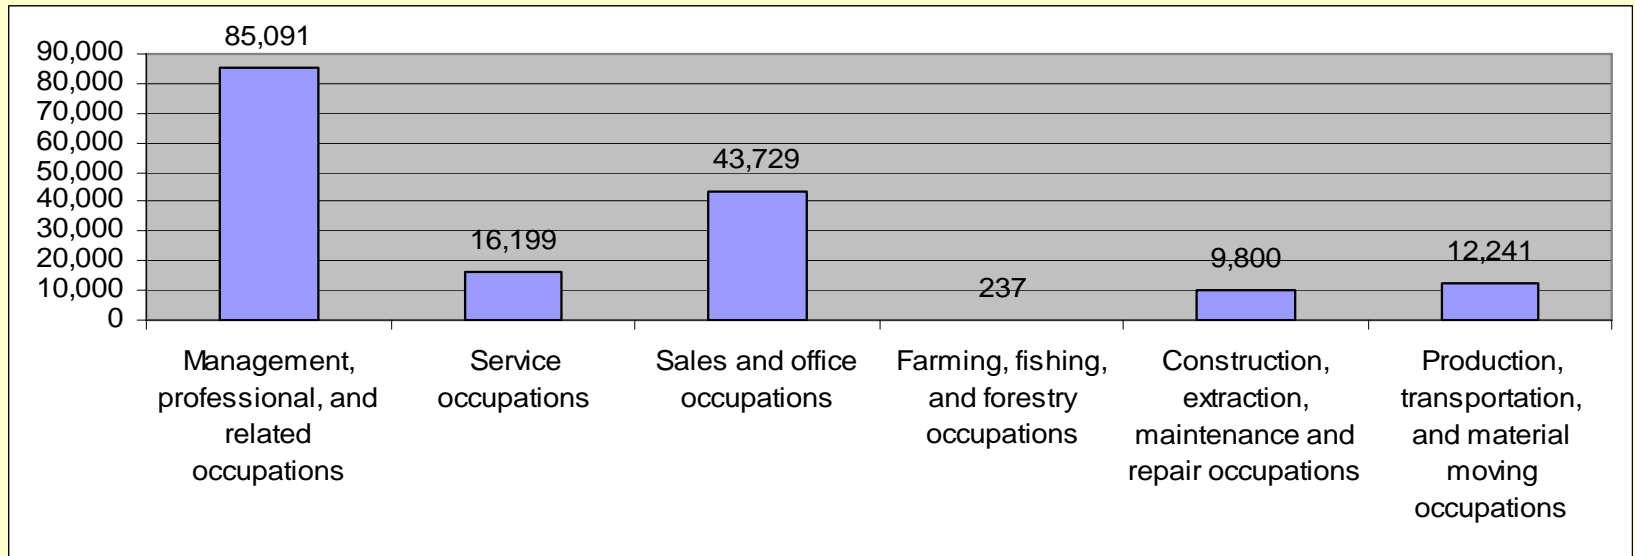

Somerset County, New Jersey
Employer Demographics

Approximate Number of Businesses in Somerset County, NJ.....	12,000
Approximate Number of Businesses Employing 100 or More.....	300
Approximate Number of Businesses Employing 1 to 9 Employees.....	9526

Somerset County, NJ

Number of Establishments by Industry

Source: US Census Bureau 2002 Economic Census

Somerset County, NJ Employment by Industry

Source: US Census Bureau 2002 Economic Census

Somerset County, NJ Employment by Occupation