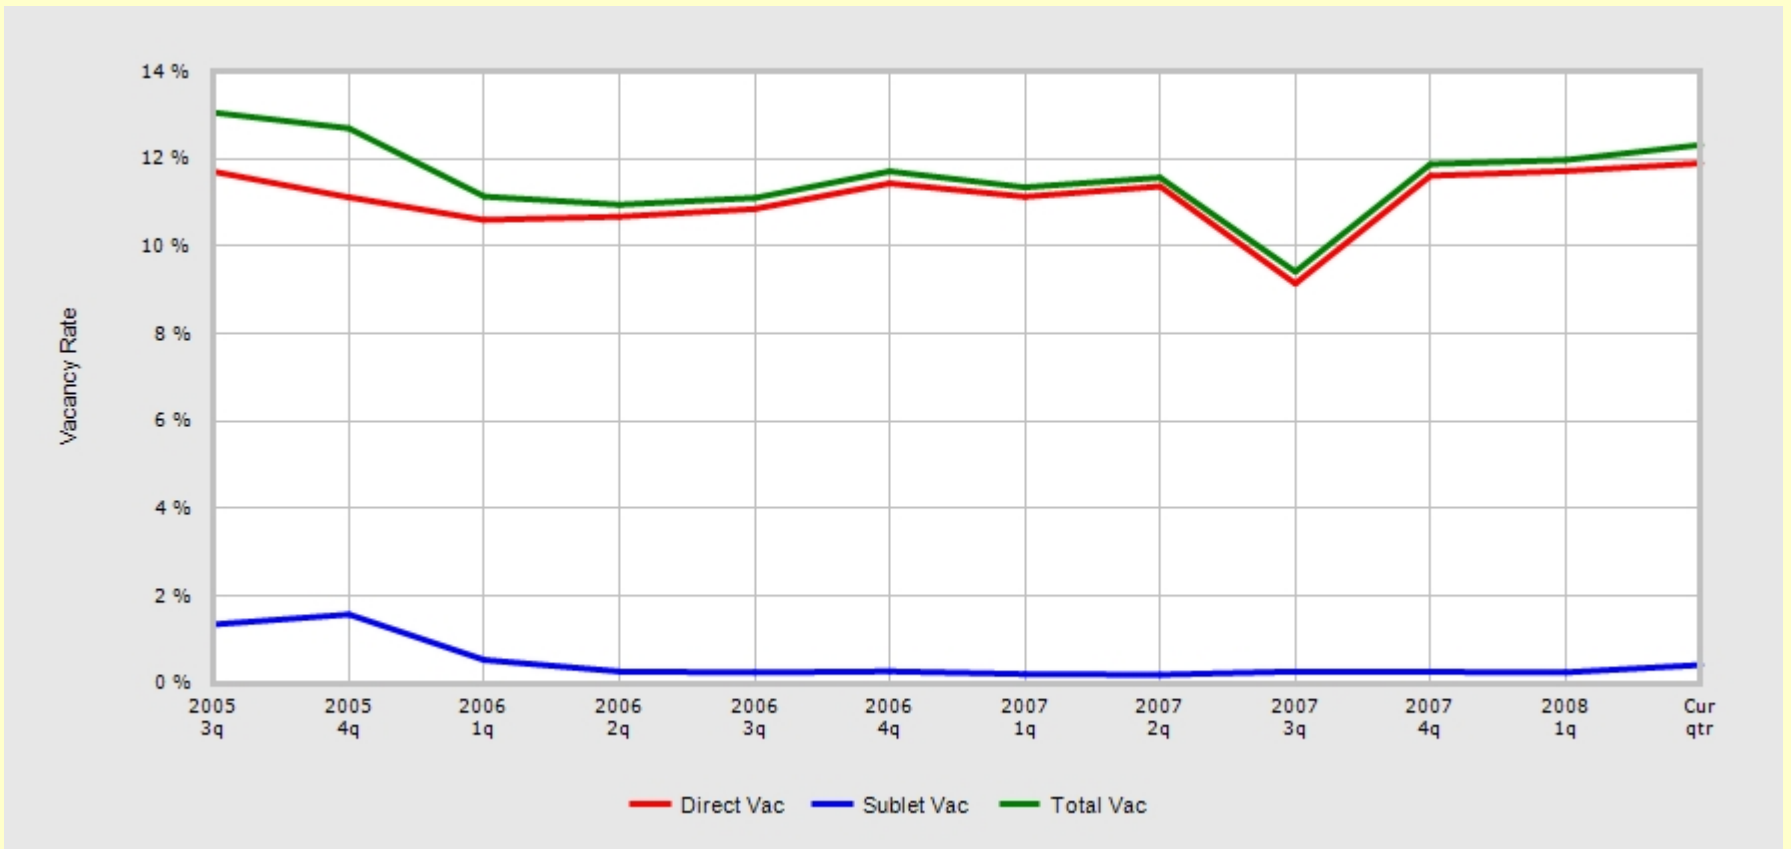

Somerset County, NJ Industrial Vacancy Rates June 2008