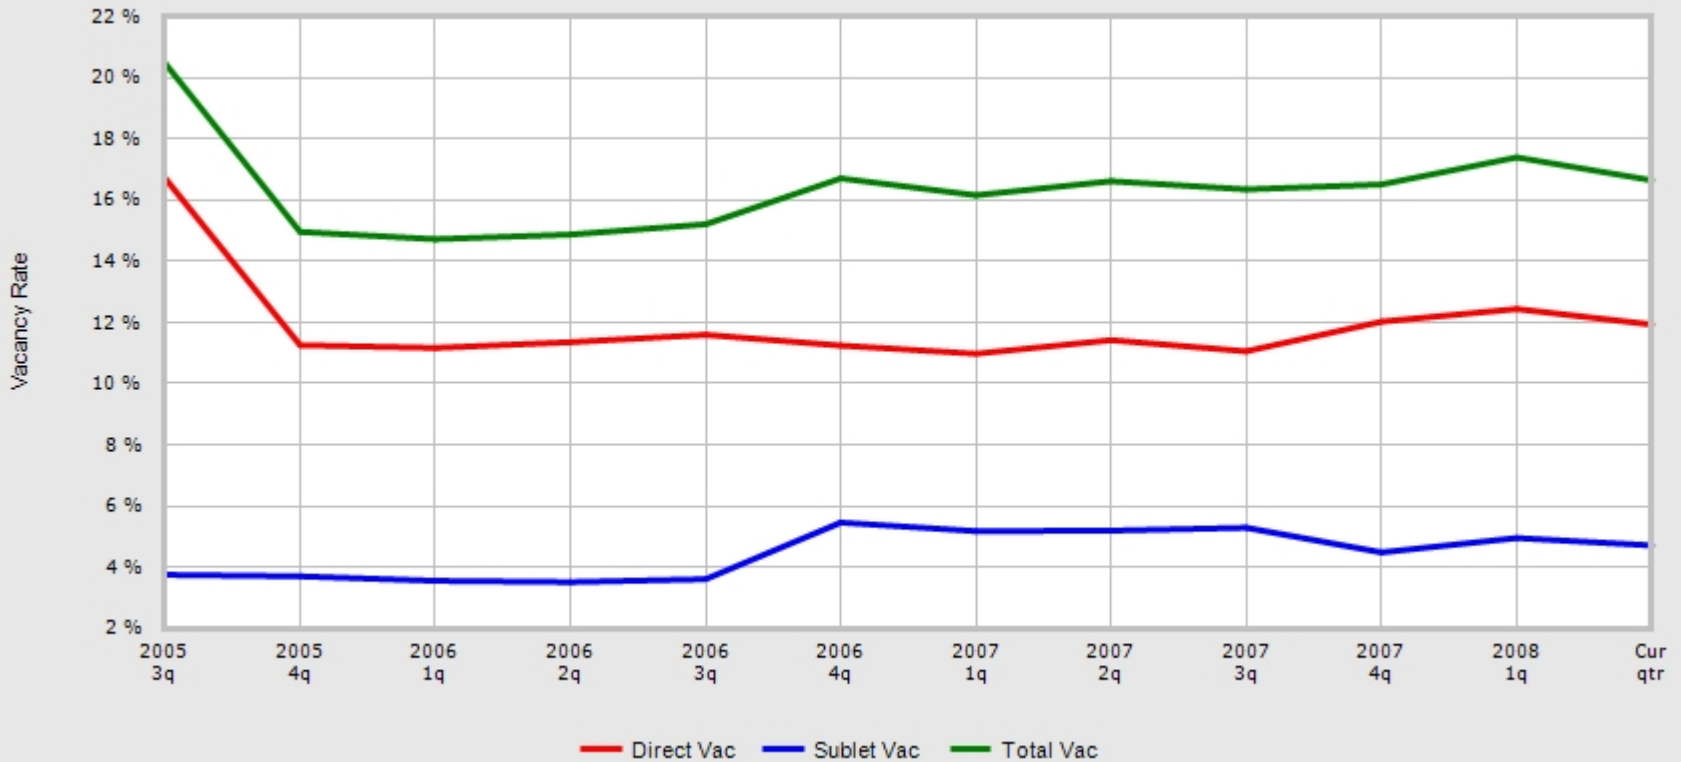

Somerset County, NJ Office Vacancy Rates

June 2008