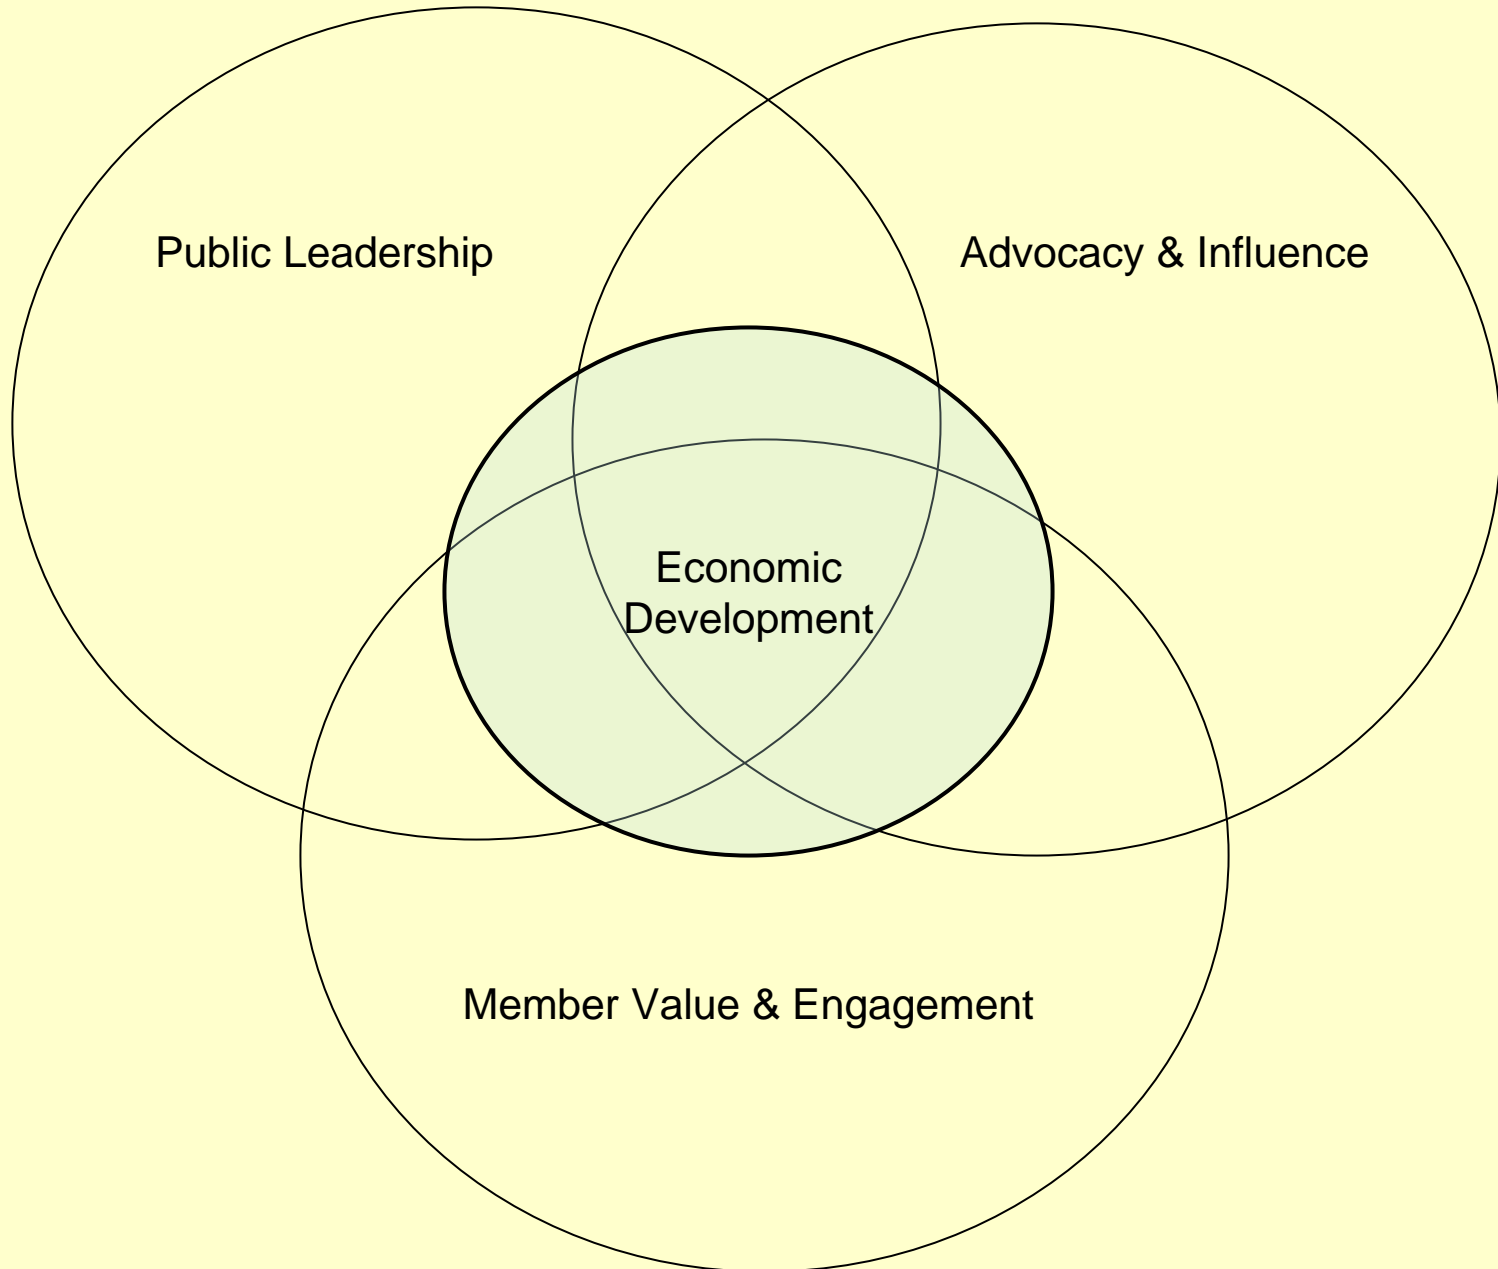

Population, Housing, and Employment Forum

June 5, 2008

Prepared by the Economic and Community Development Division
of the Somerset County Business Partnership

Four Strategic Organizational Focus Areas

Economic and Community Development Objectives

- I. Promote and facilitate brownfields and town center redevelopment through identification and marketing.
- II. Expand the dissemination of economic and community development expertise to municipalities.
- III. Promote and facilitate business retention, expansion and targeted attraction.
- IV. Participate in efforts to increase access by businesses to well-educated, competent, trained, demand driven workforces.
- V. Partner with State, utility and local economic development groups to promote the county and become the expert for all business assistance and advocacy within the county.
- VI. Increase economic vitality through tourism, cultural arts and history, relocations and meeting/convention activities.