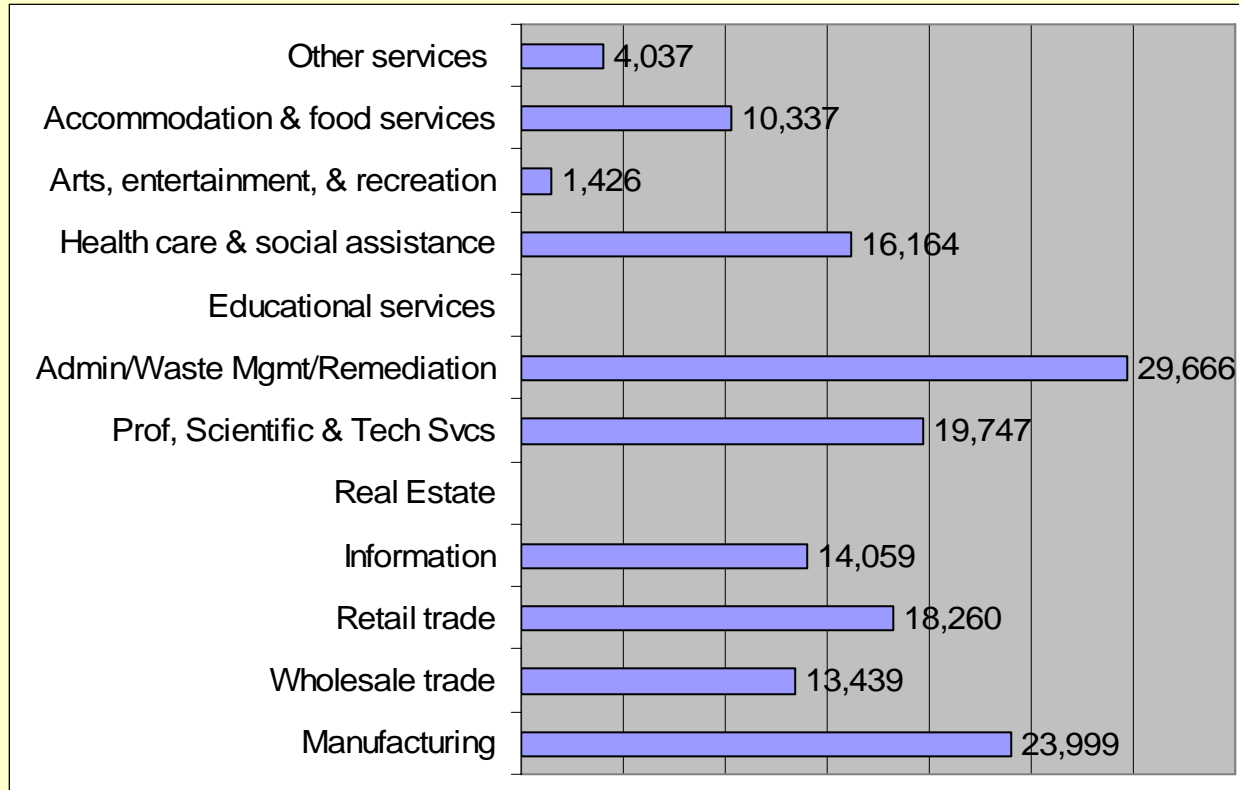

Somerset County, NJ Employment by Industry

Source: US Census Bureau 2002 Economic Census