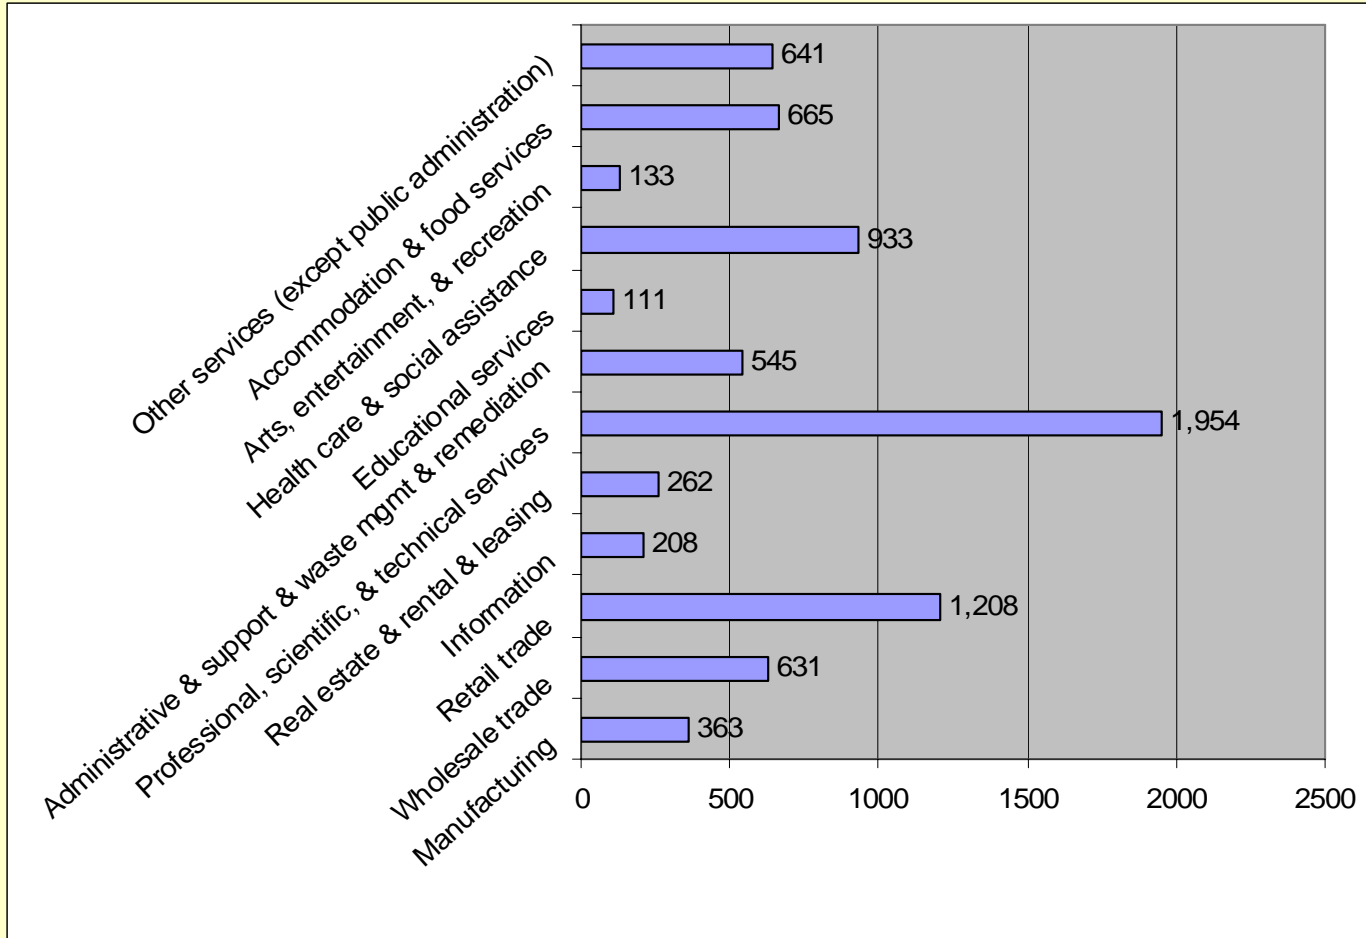

Somerset County, NJ

Number of Establishments by Industry

Source: US Census Bureau 2002 Economic Census