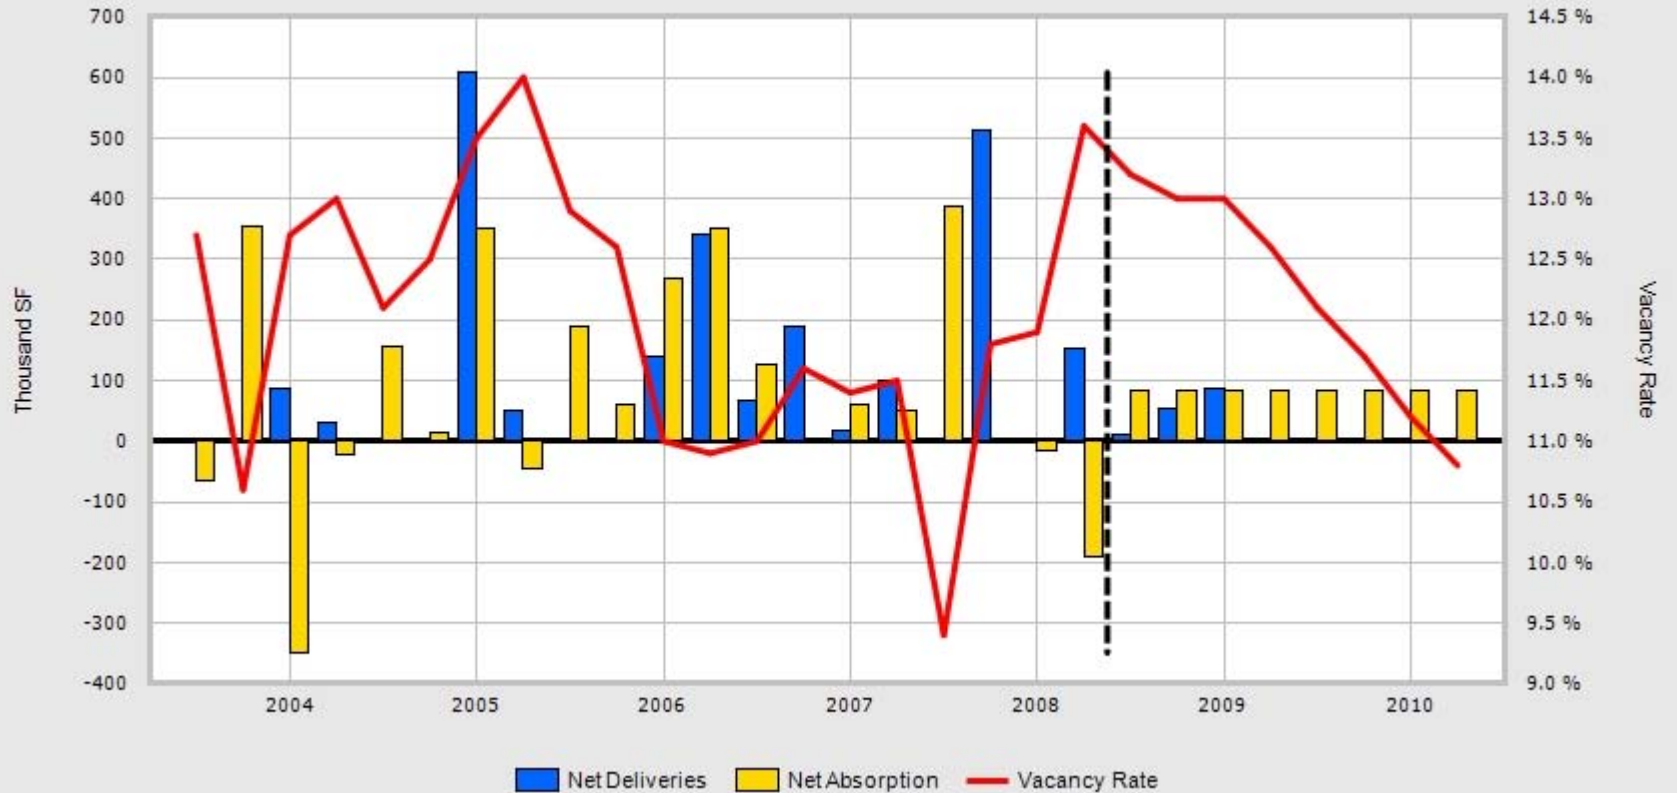

Somerset County, NJ Industrial Forecast Report