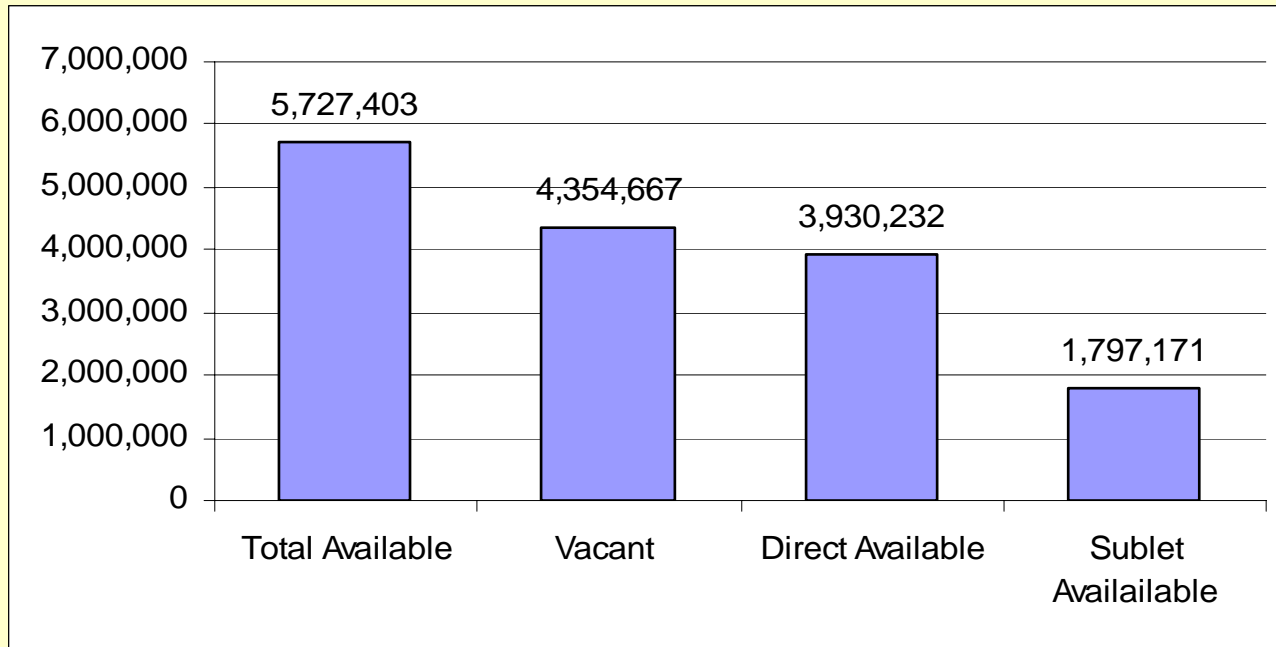

Number of professional, scientific, &
technical services companies.....1954

Employment for professional, scientific, &
technical services companies.....19747

Somerset County, NJ Population by Age

Median Age: 39.2 years

2006 American Community Survey

Somerset County, NJ Office Inventory and Vacancy June 2008

Number of Buildings: 731

Somerset County, NJ Office Vacancy Analysis June 2008

Average Time on Market: 32 months

Somerset County, NJ Office Vacancy Rates