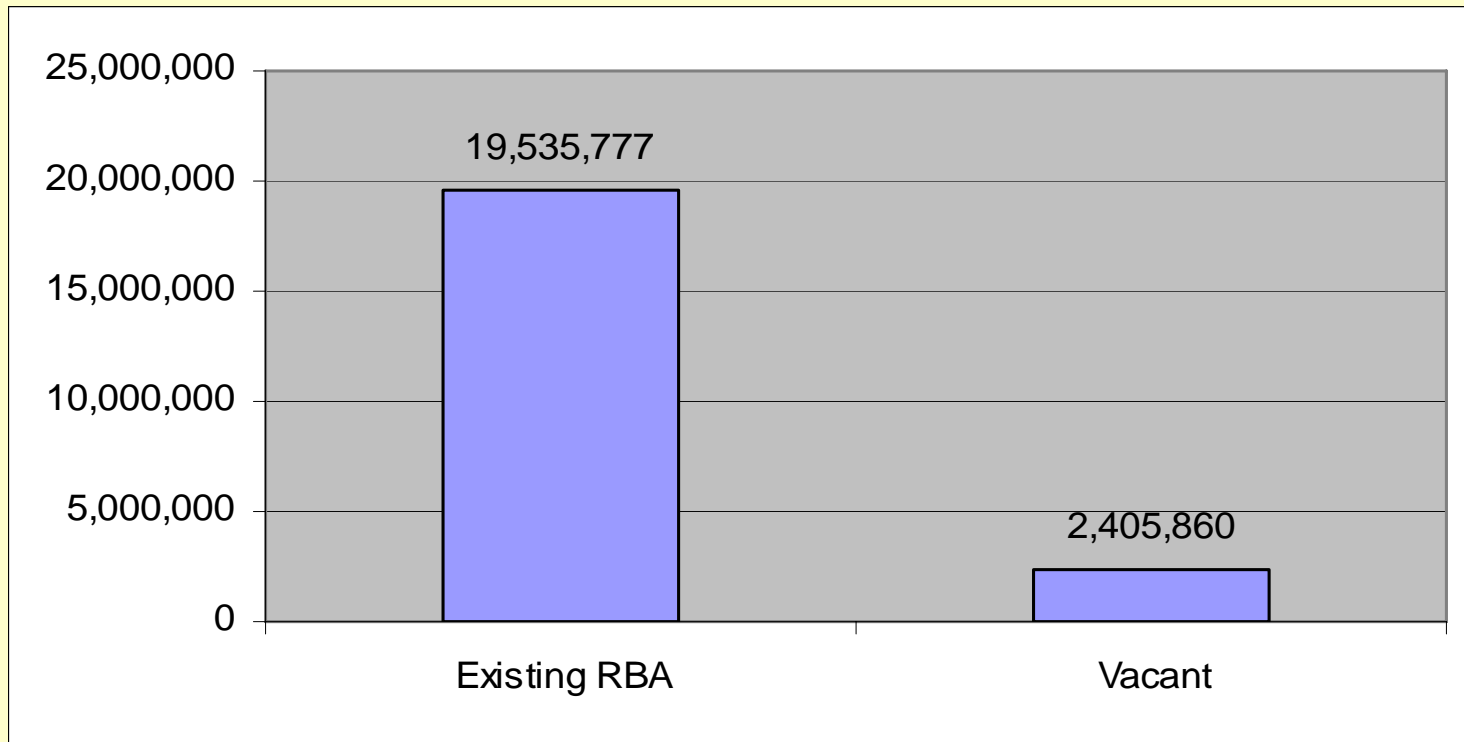

2006 American Community Survey

Somerset County, NJ Office Inventory and Vacancy June 2008

Number of Buildings: 731

Somerset County, NJ Office Vacancy Analysis June 2008

Average Time on Market: 32 months

Somerset County, NJ Office Vacancy Rates

June 2008

Somerset County, NJ Office Forecast Report

Somerset County, NJ Industrial Inventory and Vacancy
June 2008

Number of Buildings: 325

Somerset County, NJ Industrial Vacancy Analysis June 2008

Average Time on Market: 18 months