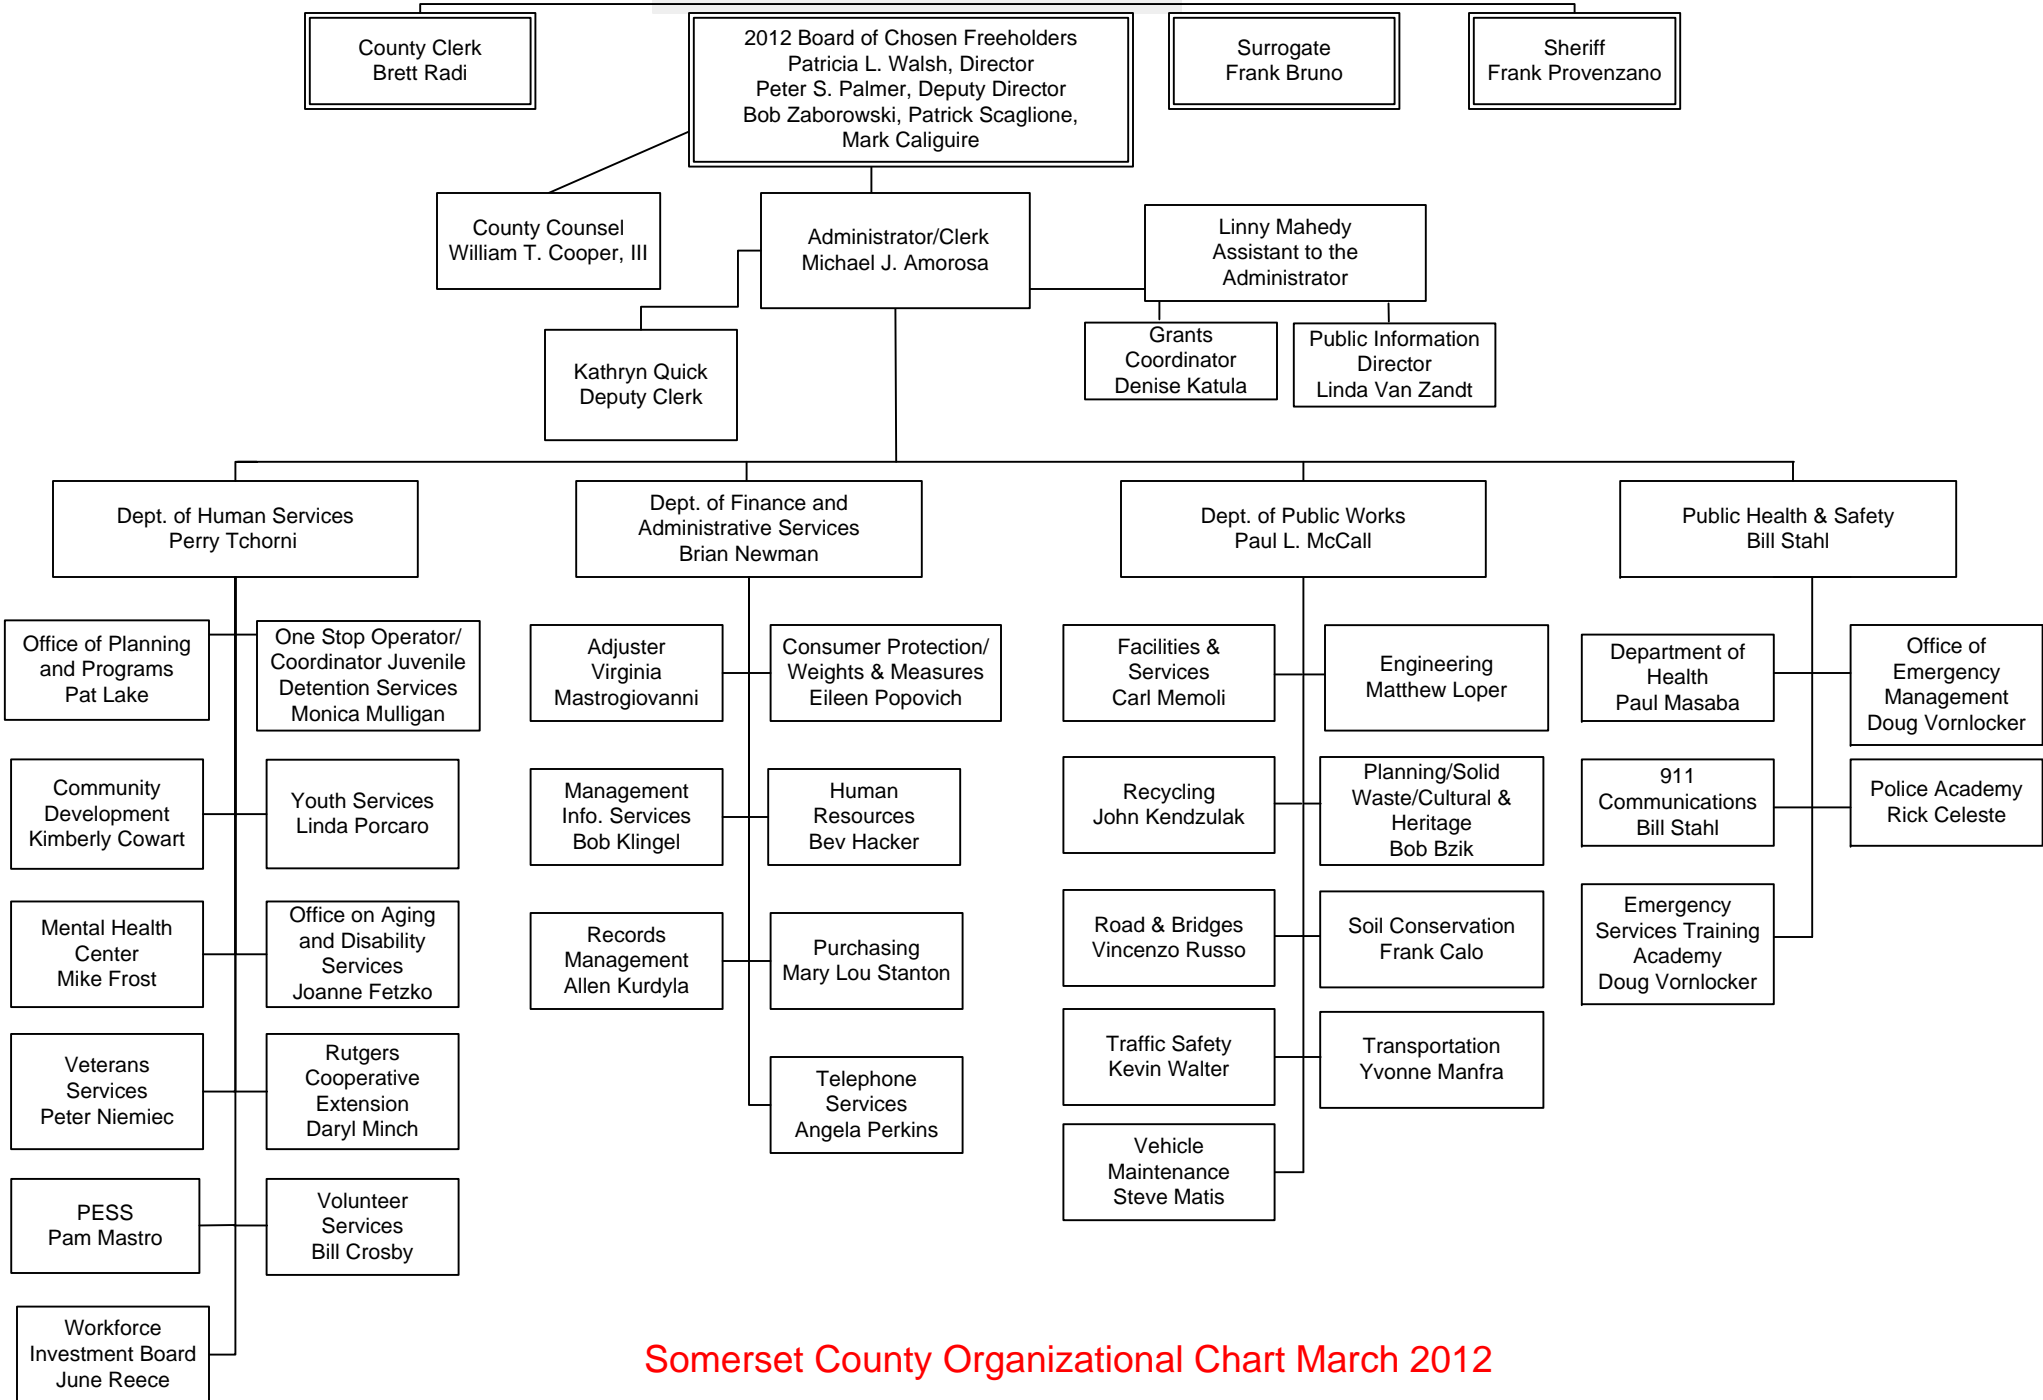

# Somerset County Residents

**Other County Government Agencies  
and Institutions and Affiliates**

**Prosecutor** – Geoffrey D. Soriano

**Executive County Superintendent of Schools** – Dr. Kathleen Serafino

**Board of Elections** - Jerry Midgette, Administrator

**Board of Social Services** – E. Joseph Kunzmann, Director

**Board of Taxation** – Robert Vance, Administrator

**Library Commission** – Brian K. Auger, Director

**Park Commission** - Raymond Brown, Secretary-Director

**Vocational-Technical Schools** –  
Chrys Harttraft, Superintendent

**Raritan Valley Community College-**  
Dr. Casey Crabill, President

**Business Partnership of Somerset County** –  
Michael Kerwin, President & CEO