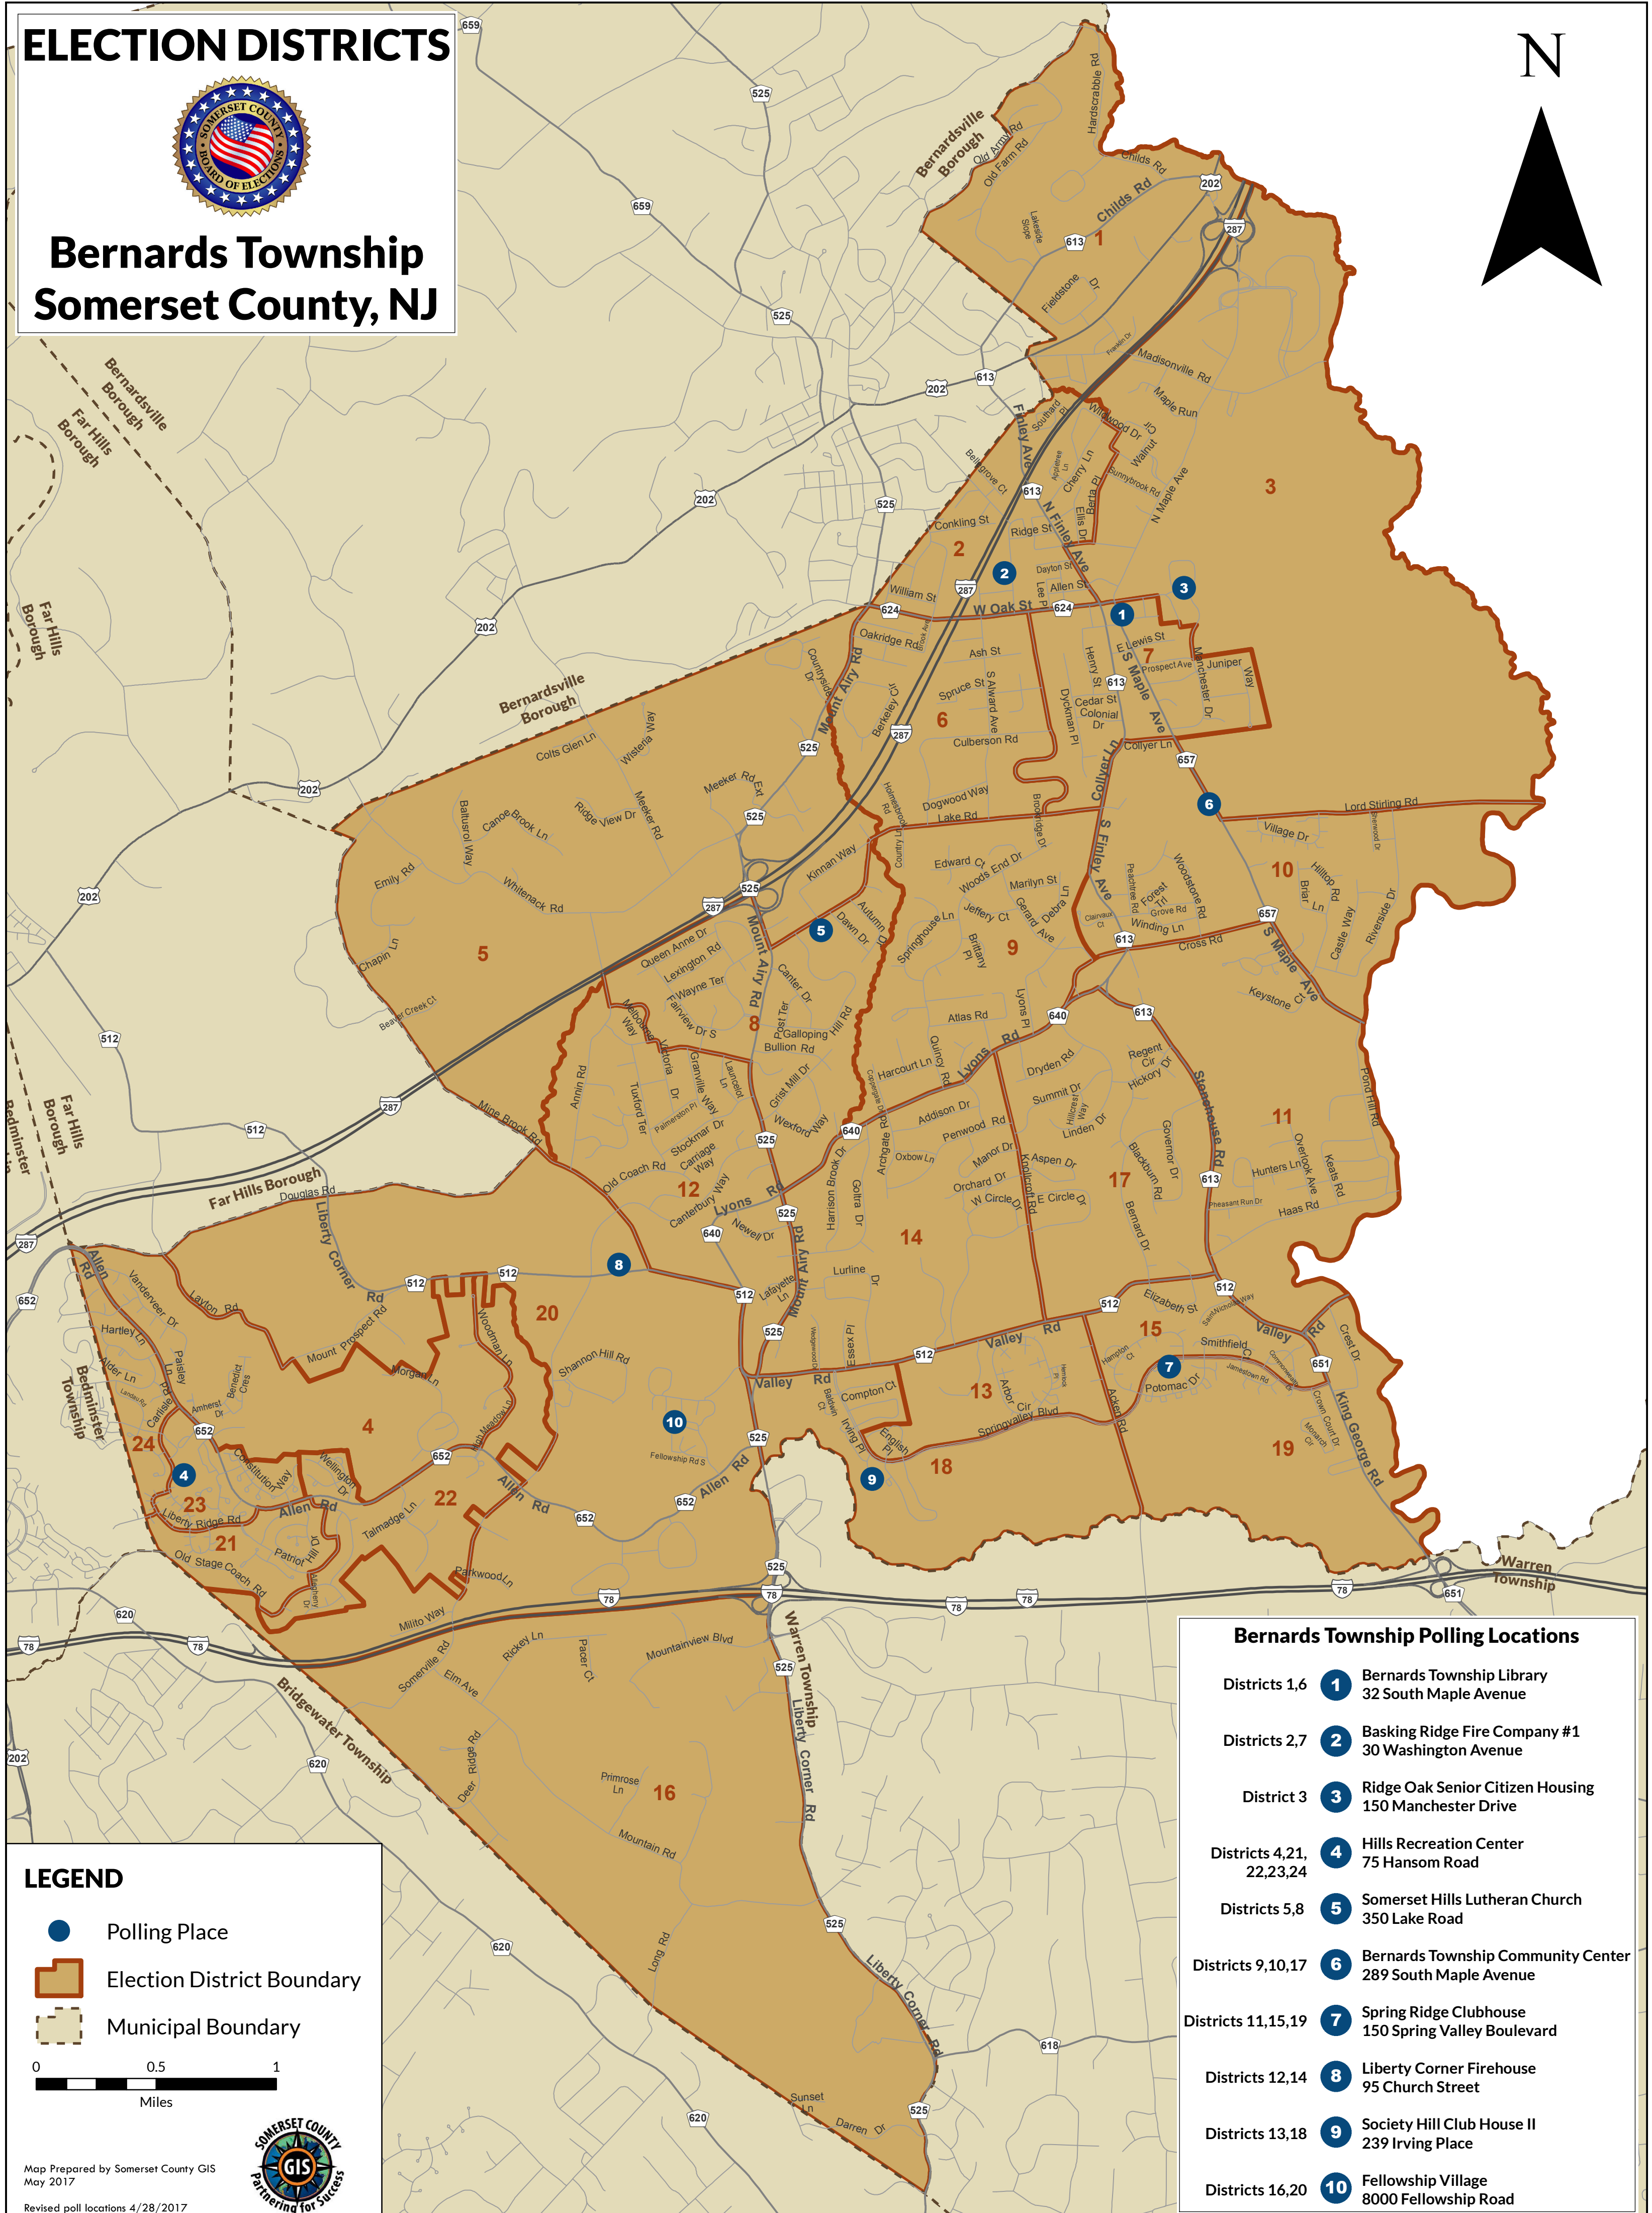

ELECTION DISTRICTS

Bernards Township Somerset County, NJ

N

Bernards Township Polling Locations

- Districts 1,6 **1** Bernards Township Library
32 South Maple Avenue
- Districts 2,7 **2** Basking Ridge Fire Company #1
30 Washington Avenue
- District 3 **3** Ridge Oak Senior Citizen Housing
150 Manchester Drive
- Districts 4,21, 22,23,24 **4** Hills Recreation Center
75 Hansom Road
- Districts 5,8 **5** Somerset Hills Lutheran Church
350 Lake Road
- Districts 9,10,17 **6** Bernards Township Community Center
289 South Maple Avenue
- Districts 11,15,19 **7** Spring Ridge Clubhouse
150 Spring Valley Boulevard
- Districts 12,14 **8** Liberty Corner Firehouse
95 Church Street
- Districts 13,18 **9** Society Hill Club House II
239 Irving Place
- Districts 16,20 **10** Fellowship Village
8000 Fellowship Road

LEGEND

- Polling Place
- Election District Boundary
- Municipal Boundary

Map Prepared by Somerset County GIS
May 2017
Revised poll locations 4/28/2017